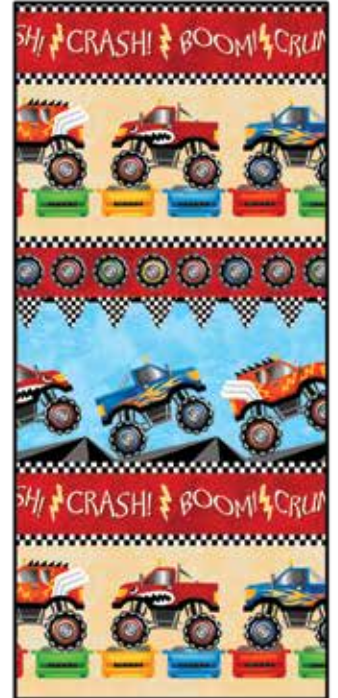

MONSTER TRUCKS

Henry Glass & Co, Inc.

Fabrics in the Collection

Monster Truck Banner Panel - Cream
9010P-44

Continuous Blocks - Black
9011-99

Border Stripe - Red
9012-88

Tossed Allover Trucks
Light Blue - 9013-11

Small Tossed Trucks - Blue
9014-77

Tires - Red
9015-88

Checker - Black
9016-99

Crunched Cars - White
9017-1

Flames - Flame
9018-85

Select Fabrics from
Modern Melody Basics

Navy
1063-77

Black
1063-99