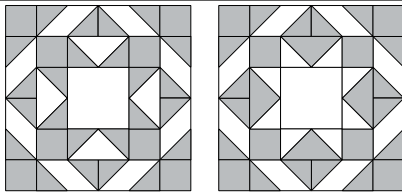

moda

Sampler Block Shuffle

6" x 6" finished

Cutting  
Print

- 1-2½" square
- 8-1½" squares
- 8-2½" x 1½" rectangles

Background

- 24-1½" squares
- 4-2½" x 1½" rectangles

Easy Corner Triangle

24

Laundry Basket Quilts  
To learn more, visit: [laundrybasketquilts.com](http://laundrybasketquilts.com)

Color Options

moda

Sampler Block Shuffle

6" x 6" finished

Cutting  
Print

- 1-2½" square
- 8-1½" squares
- 8-2½" x 1½" rectangles

Background

- 24-1½" squares
- 4-2½" x 1½" rectangles

Easy Corner Triangle

24

Laundry Basket Quilts  
To learn more, visit: [laundrybasketquilts.com](http://laundrybasketquilts.com)

Color Options

moda

MODAFABRICS.COM