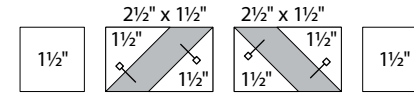

24

Laundry Basket Quilts  
To learn more, visit: [laundrybasketquilts.com](http://laundrybasketquilts.com)

Color Options

moda

Sampler Block Shuffle

6" x 6" finished

Cutting  
Print

- 1-2½" square
- 8-1½" squares
- 8-2½" x 1½" rectangles

Background

- 24-1½" squares
- 4-2½" x 1½" rectangles

Easy Corner Triangle

24

Laundry Basket Quilts  
To learn more, visit: [laundrybasketquilts.com](http://laundrybasketquilts.com)

Color Options

moda

MODAFABRICS.COM