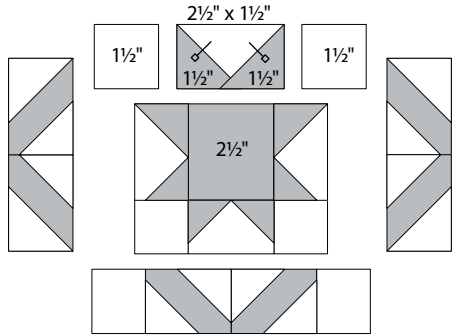

moda

Sampler Block Shuffle

6" x 6" finished

Cutting  
Print

- 1-2½" square
- 8-1½" squares
- 8-2½" x 1½" rectangles

Background

- 24-1½" squares
- 4-2½" x 1½" rectangles

Easy Corner Triangle

24

Laundry Basket Quilts  
To learn more, visit: [laundrybasketquilts.com](http://laundrybasketquilts.com)

Color Options

moda

Sampler Block Shuffle

6" x 6" finished

Cutting  
Print

- 1-2½" square
- 8-1½" squares
- 8-2½" x 1½" rectangles

Background

- 24-1½" squares
- 4-2½" x 1½" rectangles

Easy Corner Triangle

24

Laundry Basket Quilts  
To learn more, visit: [laundrybasketquilts.com](http://laundrybasketquilts.com)

Color Options

moda

MODAFABRICS.COM