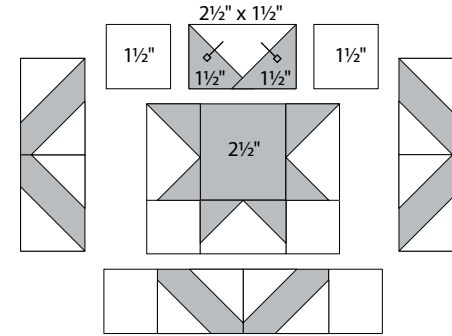

moda

Sampler Block Shuffle

6" x 6" finished

Cutting  
Print

- 1-2½" square
- 8-1½" squares
- 8-2½" x 1½" rectangles

Background

- 24-1½" squares
- 4-2½" x 1½" rectangles

Easy Corner Triangle

24

Laundry Basket Quilts  
To learn more, visit: [laundrybasketquilts.com](http://laundrybasketquilts.com)

Color Options

moda

Sampler Block Shuffle

6" x 6" finished

Cutting  
Print

- 1-2½" square
- 8-1½" squares
- 8-2½" x 1½" rectangles

Background

- 24-1½" squares
- 4-2½" x 1½" rectangles

Easy Corner Triangle

24

Laundry Basket Quilts  
To learn more, visit: [laundrybasketquilts.com](http://laundrybasketquilts.com)

Color Options

moda

MODAFABRICS.COM