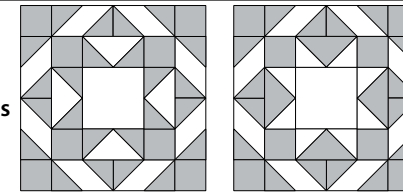

moda

Sampler Block Shuffle

6" x 6" finished

Cutting  
Print

- 1-2½" square
- 8-1½" squares
- 8-2½" x 1½" rectangles

Background

- 24-1½" squares
- 4-2½" x 1½" rectangles

Easy Corner Triangle

24

Laundry Basket Quilts  
To learn more, visit: [laundrybasketquilts.com](http://laundrybasketquilts.com)

Color Options

moda

Sampler Block Shuffle

6" x 6" finished

Cutting  
Print

- 1-2½" square
- 8-1½" squares
- 8-2½" x 1½" rectangles

Background

- 24-1½" squares
- 4-2½" x 1½" rectangles

Easy Corner Triangle

24

Laundry Basket Quilts  
To learn more, visit: [laundrybasketquilts.com](http://laundrybasketquilts.com)

Color Options

moda

MODAFABRICS.COM