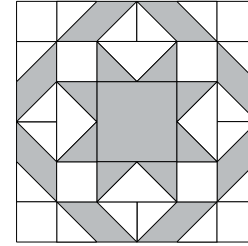

moda

Sampler Block Shuffle

6" x 6" finished

Cutting  
Print

- 1-2½" square
- 8-1½" squares
- 8-2½" x 1½" rectangles

Background

- 24-1½" squares
- 4-2½" x 1½" rectangles

Easy Corner Triangle

24

Laundry Basket Quilts  
To learn more, visit: [laundrybasketquilts.com](http://laundrybasketquilts.com)

Color Options

moda

Sampler Block Shuffle

6" x 6" finished

Cutting  
Print

- 1-2½" square
- 8-1½" squares
- 8-2½" x 1½" rectangles

Background

- 24-1½" squares
- 4-2½" x 1½" rectangles

Easy Corner Triangle

24

Laundry Basket Quilts  
To learn more, visit: [laundrybasketquilts.com](http://laundrybasketquilts.com)

Color Options

moda

MODAFABRICS.COM