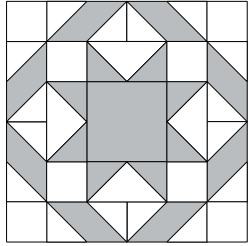

moda

Sampler Block Shuffle

6" x 6" finished

Cutting  
Print

- 1-2½" square
- 8-1½" squares
- 8-2½" x 1½" rectangles

Background

- 24-1½" squares
- 4-2½" x 1½" rectangles

Easy Corner Triangle

24

Laundry Basket Quilts  
To learn more, visit: [laundrybasketquilts.com](http://laundrybasketquilts.com)

Color Options

moda

Sampler Block Shuffle

6" x 6" finished

Cutting  
Print

- 1-2½" square
- 8-1½" squares
- 8-2½" x 1½" rectangles

Background

- 24-1½" squares
- 4-2½" x 1½" rectangles

Easy Corner Triangle

24

Laundry Basket Quilts  
To learn more, visit: [laundrybasketquilts.com](http://laundrybasketquilts.com)

Color Options

moda

MODAFABRICS.COM