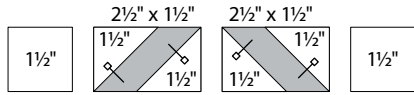

moda

Sampler Block Shuffle

6" x 6" finished

Cutting  
Print

- 1-2½" square
- 8-1½" squares
- 8-2½" x 1½" rectangles

Background

- 24-1½" squares
- 4-2½" x 1½" rectangles

Easy Corner Triangle

24

Laundry Basket Quilts  
To learn more, visit: [laundrybasketquilts.com](http://laundrybasketquilts.com)

Color Options

moda

Sampler Block Shuffle

6" x 6" finished

Cutting  
Print

- 1-2½" square
- 8-1½" squares
- 8-2½" x 1½" rectangles