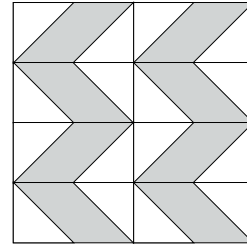

moda

Sampler Block Shuffle

6" x 6" finished

Cutting Print

8-2" x 3 1/2" rectangles

Background

16-2" squares

Easy Corner Triangle

6" x 6" finished

Cutting Print

8-2" x 3 1/2" rectangles

Background

16-2" squares

Easy Corner Triangle

21

Color Options