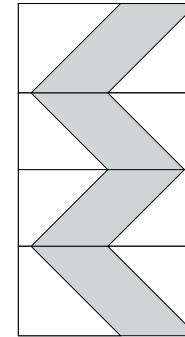

moda

Sampler Block Shuffle

6" x 6" finished

Cutting Print

8-2" x 3 1/2" rectangles

Background

16-2" squares

Easy Corner Triangle

6" x 6" finished

Cutting Print

8-2" x 3 1/2" rectangles

Background

16-2" squares

Easy Corner Triangle

21

Color Options