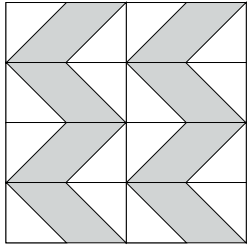

moda

Sampler Block Shuffle

6" x 6" finished

Cutting Print

8-2" x 3 1/2" rectangles

Background

16-2" squares

Easy Corner Triangle

6" x 6" finished

Cutting Print

8-2" x 3 1/2" rectangles

Background

16-2" squares

Easy Corner Triangle

21

Color Options