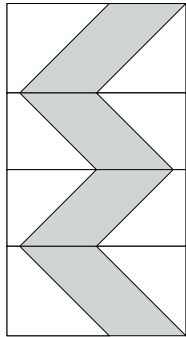

moda

Sampler Block Shuffle

6" x 6" finished

Cutting Print

8-2" x 3 1/2" rectangles

Background

16-2" squares

Easy Corner Triangle

6" x 6" finished

Cutting Print

8-2" x 3 1/2" rectangles

Background

16-2" squares

Easy Corner Triangle

21

Color Options