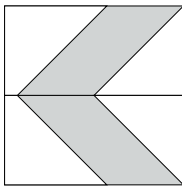

moda

Sampler Block Shuffle

6" x 6" finished

Cutting Print

8-2" x 3 1/2" rectangles

Background

16-2" squares

Easy Corner Triangle

6" x 6" finished

Cutting Print

8-2" x 3 1/2" rectangles

Background

16-2" squares

Easy Corner Triangle

21

Color Options