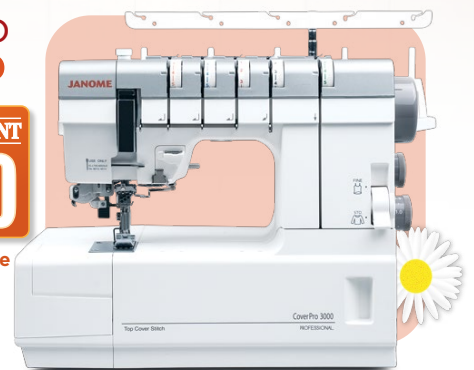

SALE **\$1,799**  
MSRP \$2,299

**CoverPro**  
**3000P**

HOME IMPROVEMENT  
  
GIFT CARD **\$50**

Rebate w/Purchase

SALE **\$1,699**  
MSRP \$2,199

Visit your local Janome Dealer and take advantage of these great offers and learn about other amazing Janome machines!