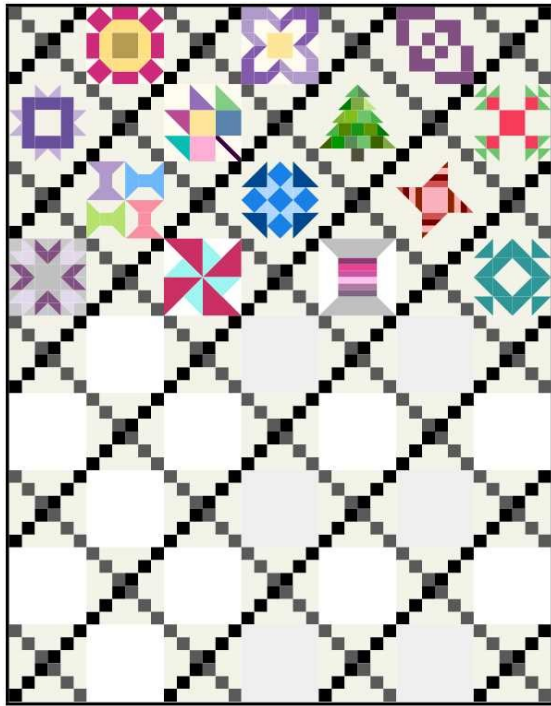

Sisterhood Sampler Setting 3

A- (6) medium & (6) dark 1 1/2"

B- (4) 1 1/2" x 2 1/2"

C- (4) 1 1/2" x 4 1/2"

- 1.
- 2.
- 3.
- 4.
- 5.