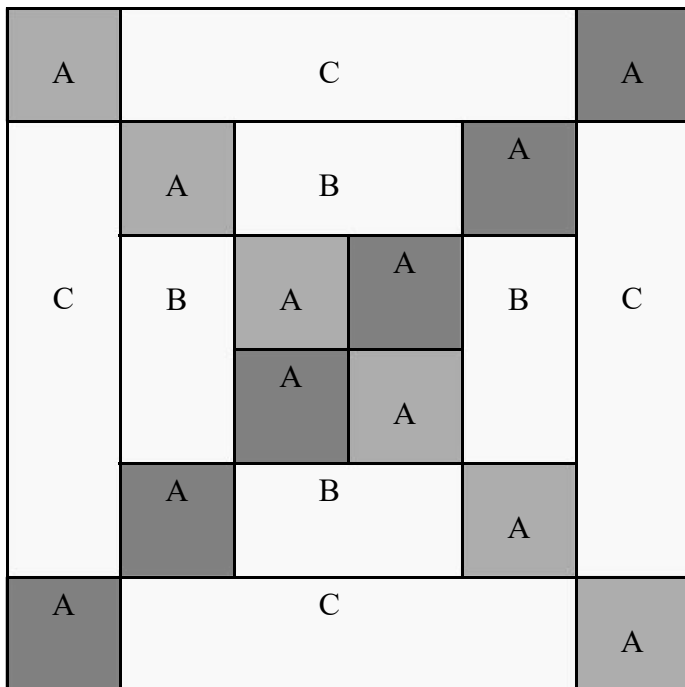

Sisterhood Sampler Setting 3

A- (6) medium & (6) dark 1 1/2"

B- (4) 1 1/2" x 2 1/2"

C- (4) 1 1/2" x 4 1/2"

- 1.
- 2.
- 3.
- 4.
- 5.