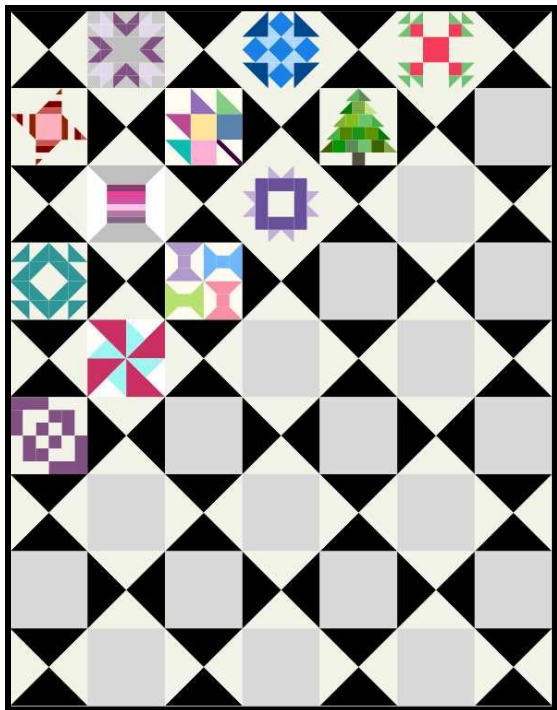

# Sisterhood Sampler Setting 2

A ~ (1) 7 1/4"

B ~ (1) 7 1/4"

1. ~make 2

2. Assemble.