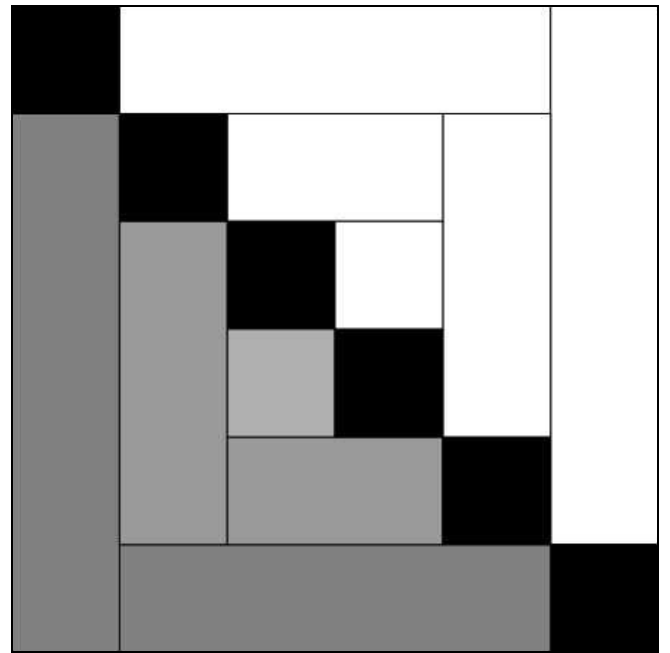

# Sisterhood Sampler Setting 1

A- (6) dark, (1) medium & (1) light 1 1/2"

B- (1) light & (1) medium 1 1/2" x 2 1/2"

C- (1) light & (1) medium 1 1/2" x 3 1/2"

D- (1) light & (1) medium 1 1/2" x 4 1/2"

E- (1) light & (1) medium 1 1/2" x 5 1/2"