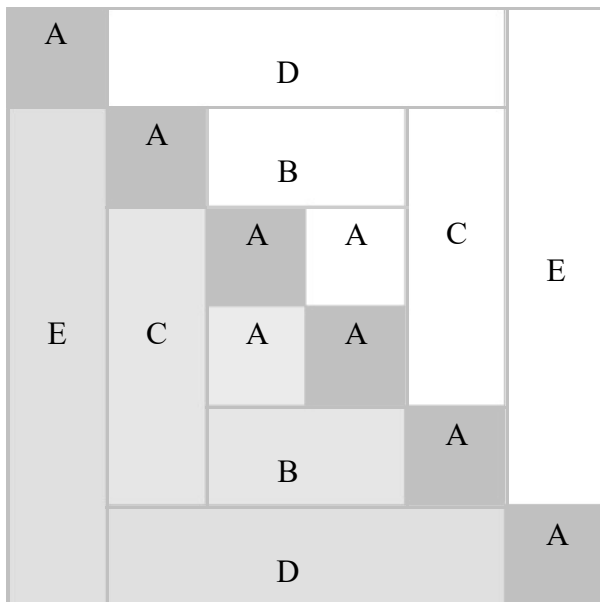

# Sisterhood Sampler Setting 1

A- (6) dark, (1) medium & (1) light 1 1/2"

B- (1) light & (1) medium 1 1/2" x 2 1/2"

C- (1) light & (1) medium 1 1/2" x 3 1/2"

D- (1) light & (1) medium 1 1/2" x 4 1/2"

E- (1) light & (1) medium 1 1/2" x 5 1/2"