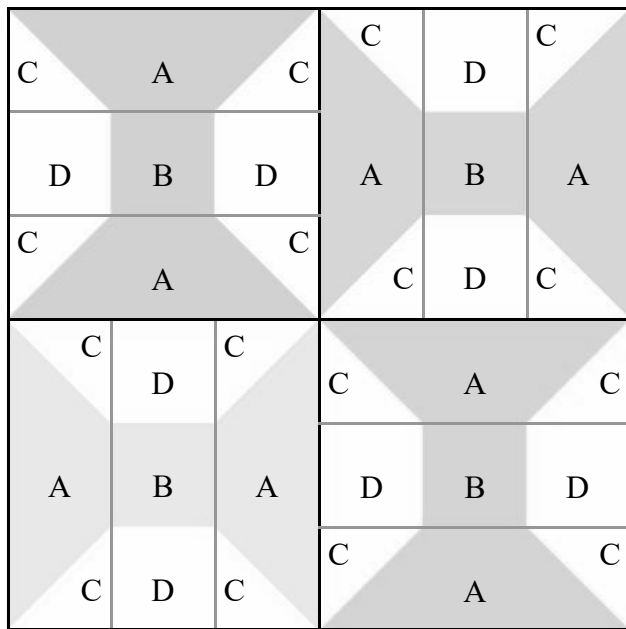

Sisterhood Sampler Block 9

Hannah

Hannah is a quilter, a giver and a miracle. She is the portrait of courage and strength and perseverance. She is a giggle that cannot be suppressed, even when it hurts. Hannah is a heart of gold that never loses it's shine. She is a spunky streak of humor. She goes well out of her way to make someone laugh, using her own unique Hannah-style. She is a silly text on a grey day, and someone who remembers what most of us can't recall. Hannah has a million friends and is everyone's cheerleader on the sidelines. She is the one who never stops spreading happiness, even when her own heart is breaking. Someday, Hannah will wear a crown. But for now she is our gift from God, and we are crazy about her.

Hannah

A- (8) 1 1/2" x 3 1/2"

B- (4) 1 1/2"

C- (16) 1 1/2"

D- (8) 1 1/2"

Stitch, trim press.
-make 8

-make 4

-make 4

3. Assemble and finish block according to diagram.