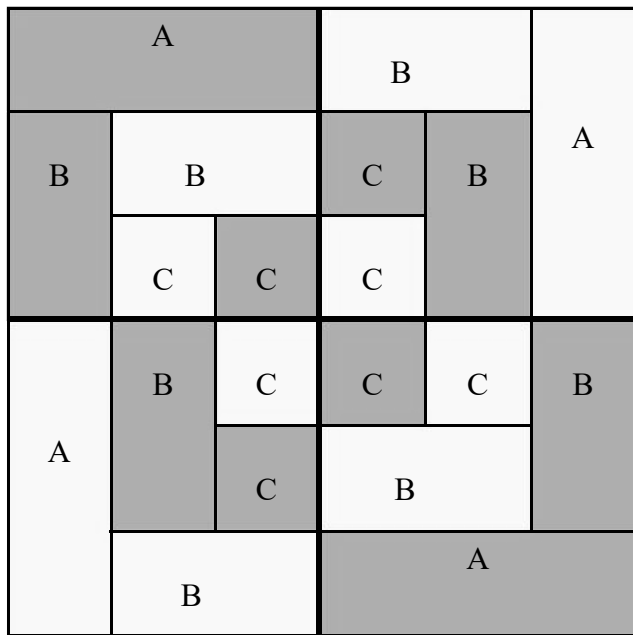

Sisterhood Sampler Block 7

Leslie

In 2009, Seven Sisters Quilt Shop called up **The Country Register of Michigan** to place an ad in everyone's favorite advertising paper. The publisher was a patient, soft-spoken, kind soul named Leslie. Soon, Leslie began delivering the Register in person and she would always take a minute to look around and visit a bit. One delivery day, Leslie brought her sister Laurie along. Before the day was over, Leslie was signed up for a class. She is now a wonderful quilter and a very special part of the sisterhood. Nobody ever wants to miss out on a visit from Leslie. She has a gentle and thoughtful personality and evokes laughter from all, adding much humor to the mundane. Leslie is a gift to all who know her and love her.

Leslie

A- (2) dark & (2) light $1\frac{1}{2}'' \times 3\frac{1}{2}''$

B- (4) dark & (4) light $1\frac{1}{2}'' \times 2\frac{1}{2}''$

C- (4) dark & (4) light $1\frac{1}{2}''$

1.

2.

3. Assemble and finish block according to diagram.