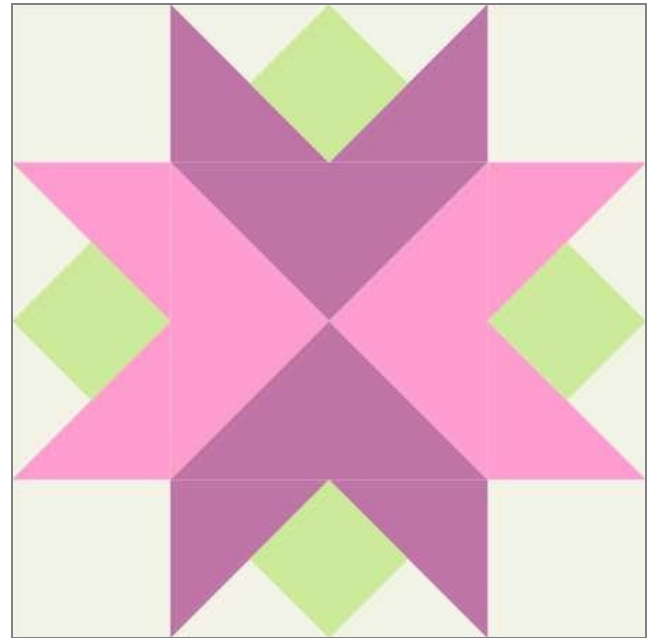

# Sisterhood Sampler Block 27

## Sandra

The day you meet Sandra, you wonder if you've ever met a more genuine and kind person in your life. Sandra is an exceptional nurse, a gardener, a basket weaver, a stained glass artist, and a wonderful quilter. But more than all of these, Sandra excels in the talent of friendship. She seems to have kept up with every friend she has ever made since her school days. She is a good listener and she sincerely cares about each one. When she comes to class, others are drawn to Sandra's beautiful heart and brand new friendships are formed. Each time Sandra and Phyllis have a Lunch/Fabric date, Seven Sisters Quilt Shop looks on and can't help but feel a tiny bit responsible. Sandra brings warmth and comfort to a lonely world just by being herself.

Sandra

A- (4) light 2" 

B- (4) dark & (4) medium 2 3/8" 

C- (2) light 2 3/4" 

D- (4) 1 1/2" 

1.  -make 4
2.  -make 2 with dark B  
-make 2 with medium B
3.  -make 4 with dark & medium Bs
4.  -make 1  
(Block Center)