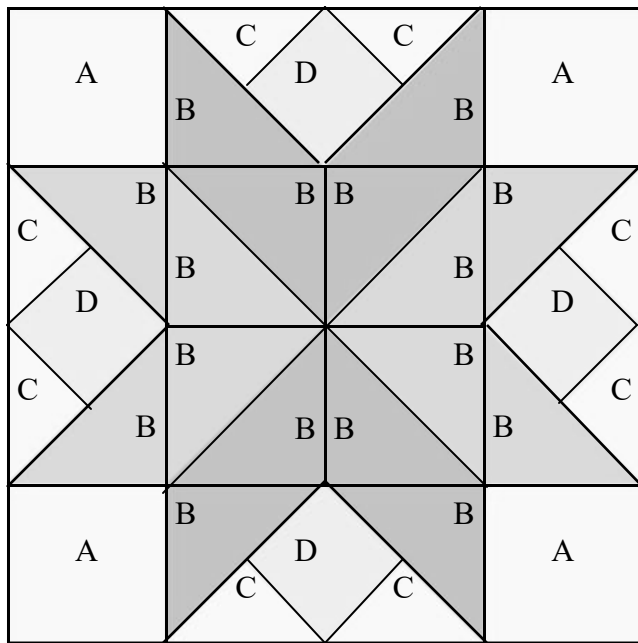

# Sisterhood Sampler Block 27

## Sandra

The day you meet Sandra, you wonder if you've ever met a more genuine and kind person in your life. Sandra is an exceptional nurse, a gardener, a basket weaver, a stained glass artist, and a wonderful quilter. But more than all of these, Sandra excels in the talent of friendship. She seems to have kept up with every friend she has ever made since her school days. She is a good listener and she sincerely cares about each one. When she comes to class, others are drawn to Sandra's beautiful heart and brand new friendships are formed. Each time Sandra and Phyllis have a Lunch/Fabric date, Seven Sisters Quilt Shop looks on and can't help but feel a tiny bit responsible. Sandra brings warmth and comfort to a lonely world just by being herself.

Sandra

A- (4) light 2" 

B- (4) dark & (4) medium 2 3/8" 

C- (2) light 2 3/4" 

D- (4) 1 1/2" 

1.  -make 4
2.  -make 2 with dark B  
-make 2 with medium B
3.  -make 4 with dark & medium Bs
4.  -make 1  
(Block Center)

5. Join Units from Step 2 to top and bottom of Block Center.

6. Join A to sides of remaining Step 2 Units, and add these to sides of block.