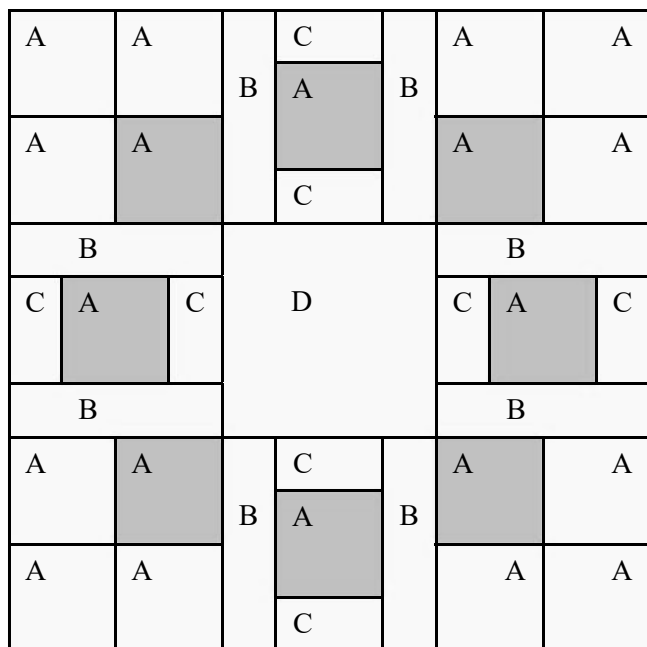

Sisterhood Sampler Block 20

Kimberly

The first thing you notice about Kimberly is her incredibly happy smile. You think you must have caught her on a good day, or that she just received some wonderful news that made her feel especially thrilled. When you get to know her, you realize that is just Kimberly's way. She seems to be on the verge of a hearty laugh at any moment. Kimberly is a beautiful quilter. She organizes a charity group that makes and donates many quilts and projects for those who have lost their homes and possessions in house fires. Her group also lovingly makes bassinet caddies for infants in the NICU. When those that have so little find themselves blessed with something from Kimberly's group, how can they not feel the love stitched within? Kimberly's care gives hope for a brighter day.

Kimberly

A- (12) light & (8) dark 1 1/2"

B- (8) 1" x 2 1/2"

C- (8) 1" x 1 1/2"

D- (1) 2 1/2"

4. Finish block according to diagram.