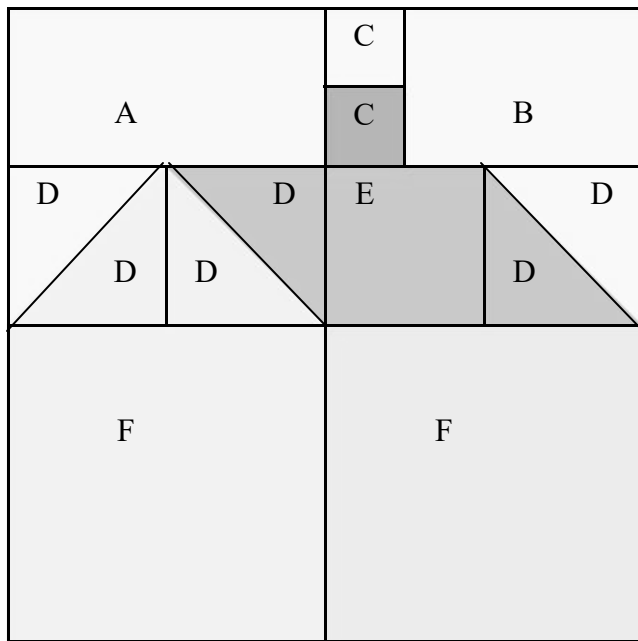

Sisterhood Sampler Block 15

Sue-Sue

Sue welcomed Seven Sisters to town with flowers, balloons and much delight. She was the cheerleader, giving the extra boost of confidence so needed to begin. Sue is the 6 a.m. excitement on Deer Widow Day. She offers her time, her friendship, her extra fabric and even to help run the store if needed. When she first decided to learn to quilt, she was all in. Before one class was completed, she signed up for another. Sue brought her quilts to all of her friends and acquaintances, suggesting they learn also. Many took her up on it and are quilting still. Everyone knows if they had need, she would be the first to come, helping in 1000 ways. She is Carson City's 2020 Citizen of the Year and is loved by all. Though there are many Sue's, there is just one Sue-Sue in all of the world.

Sue-Sue

- A- (1) 2" x 3 1/2"
- B- (1) 2' x 2 3/4"
- C- (1) light & (1) dark 1 1/4"
- D- (1) light, (1) med. & (1) dark 2 3/8"
- E- (1) dark 2"
- F- (2) 3 1/2"

1. ~make (1) light/medium
-make (1) medium/dark
-make (1) dark/light

5. Assemble and finish block according to diagram.