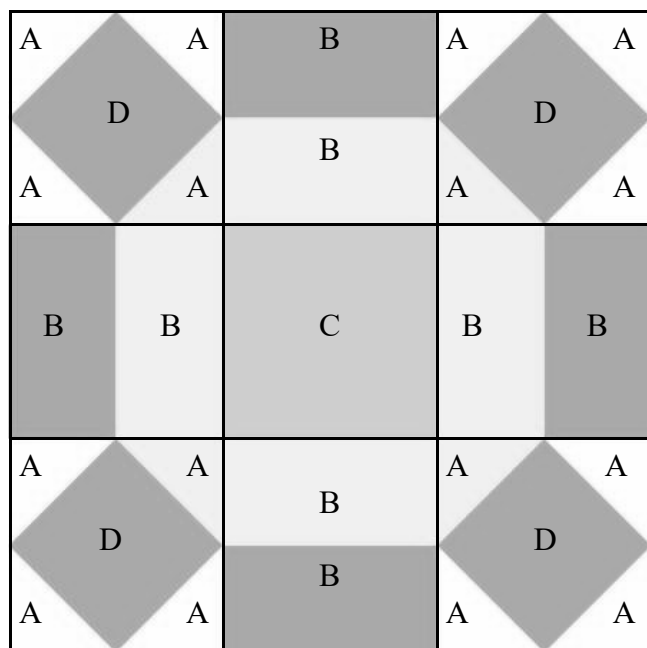

Sisterhood Sampler Block 14

Lana

When anyone refers to the Flower Garden girls, it's always "Lana-and-Lynnette". When you need a pick me up, Lana's lively stories full of laughter are sure to bring your smile around. Hers is a personality bursting with sunshine. Lana's enthusiasm gladdens even the greyest day. Her bright and cheerful spirit is contagious. A visit with Lana leaves you in a much better frame of mind. All of the beauty inside Lola's Flower Garden is just a sweet reflection of these two hearts of gold. Lana and her sister have given much to a small town, including a lovely way for someone to show they care. How often many of us would dismiss the notion to make someone's day brighter, if not for the sweetness and beauty of Lola's Flower Garden inviting us in.

Lana

A- (6) light & (2) medium $1 \frac{7}{8}$ " 

B- (4) medium & (4) dark $2 \frac{1}{2}$ " x $1 \frac{1}{2}$ " 

C-(1) $2 \frac{1}{2}$ " contrast 

D-(4) $1 \frac{7}{8}$ " 

3. Assemble and finish block according to diagram.