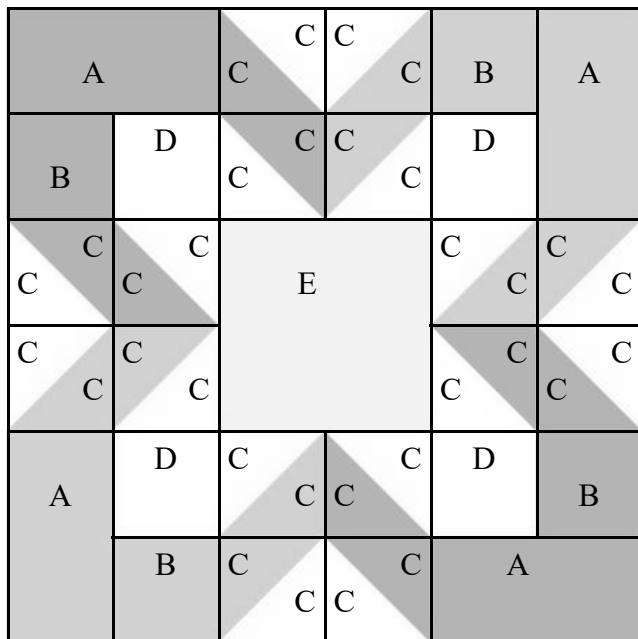

Sisterhood Sampler Block 13

Lynnette

When Lynnette answers the phone, "Lola's Flower Garden," you hear a sweet voice that sings of gentleness and thoughtfulness. Lynnette and her sister own and operate the loveliest flower shop for miles around. Just stepping inside Lola's Flower Garden can make your heart feel better. They know how to bring Spring to a Wintery world. No matter what is happening, Lynnette is there to place some beauty into life's celebrations and sorrows alike. She always gives more than you ask and goes beyond your expectations. She is on-call in times of crises, and expertly fashions a work of art. Her compassionate heart brings peace and comfort to those who are hurting. Lynnette is a rare and beautiful flower that is treasured by all who know her.

Lynnette

- A- (2) medium & (2) dark $1\frac{1}{2}'' \times 2\frac{1}{2}''$
- B- (2) medium & (2) dark $1\frac{1}{2}''$
- C- (8) light, (4) medium & (4) dark $1\frac{7}{8}''$
- D- (4) light $1\frac{1}{2}''$
- E- (1) contrasting $2\frac{1}{2}''$

1. ~make (8) light/medium
-make (8) light/dark
2. -make 2
3. -make 2
4. -make 2 with medium A & B
 -make 2 with dark A & B
5. Assemble and finish block according to diagram.