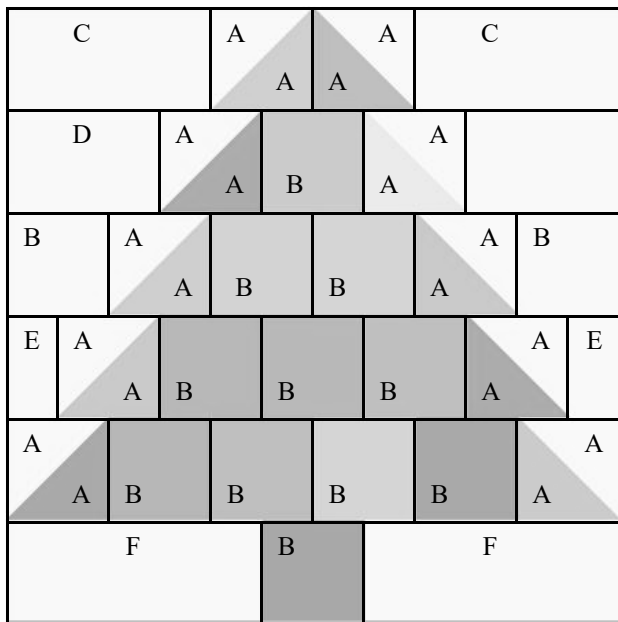

Sisterhood Sampler Block 11

Kathryn

Kathy signed up for a beginner quilt class at Seven Sisters Quilt Shop one day and claimed a portion of everyone's heart. She made the rest of the class feel very glad to be there, including the teacher. When Kathy's project gave her troubles, instead of being frustrated, she began to chuckle. She called herself "The Problem Child" and good-naturedly showed off her mistakes to all the rest of the class. Any class Kathy comes to feels more like a party. Kathy's path has not been an easy one but what others have learned from her beautiful character is priceless. Her laugh is infectious and her bright spirit is contagious. She is a symbol of uniqueness, selflessness and strength. What a better place our world would be, if more of us adopted sweet Kathy's character traits.

Kathryn

- A- (5) light & (5) assorted green $1 \frac{7}{8}$ "
- B- (10) assorted green, (1) brown & (2) background $1 \frac{1}{2}$ "
- C- (2) light $1 \frac{1}{2}$ " x $2 \frac{1}{2}$ "
- D- (2) $1 \frac{1}{2}$ " x 2"
- E- (2) $1 \frac{1}{2}$ " x 1"
- F- (2) $1 \frac{1}{2}$ " x 3"