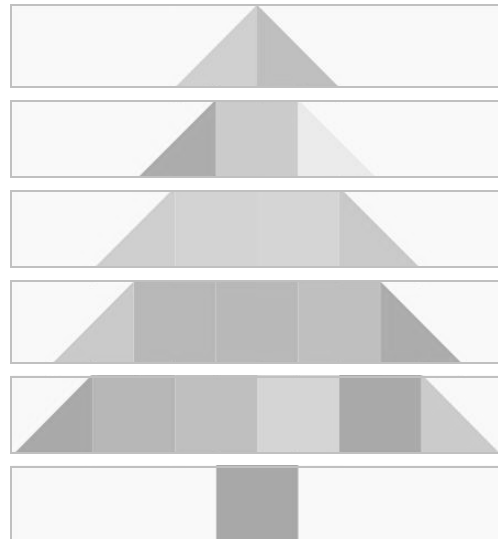

- A- (5) light & (5) assorted green $1 \frac{7}{8}$ "
- B- (10) assorted green, (1) brown & (2) background $1 \frac{1}{2}$ "
- C- (2) light $1 \frac{1}{2}$ " x $2 \frac{1}{2}$ "
- D- (2) $1 \frac{1}{2}$ " x 2"
- E- (2) $1 \frac{1}{2}$ " x 1"
- F- (2) $1 \frac{1}{2}$ " x 3"

1. -make 10

2. Assemble 6 rows.