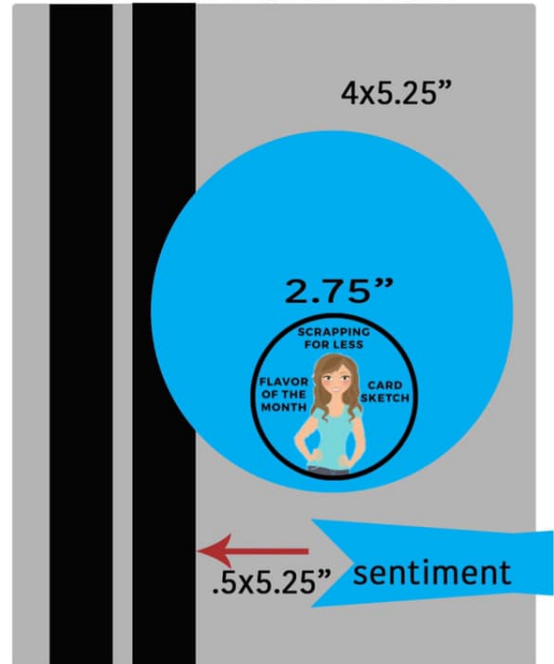

June 2020

Flavor of the Month

Card Sketches

SFL Sketch Challenge #6

Sketch by Crystal O. Minkler

Card base 4.25" x 5.5"

June 2020

Flavor of the Month Card Sketches Inspiration