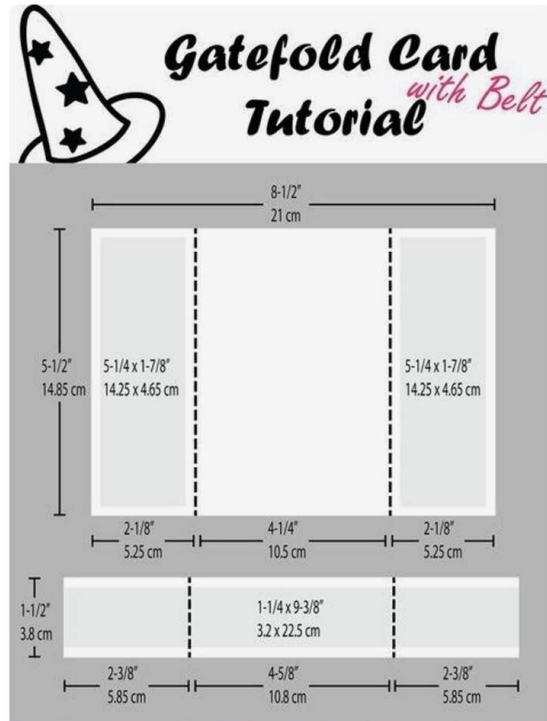

January 2020 Flavor of the Month Card Sketches

Freshly Made #14

Natalie Lapakko (Stamp Witch)

{Freshly Made}
Sketches #14

The Deconstructed Sketch #1

Queen & Company