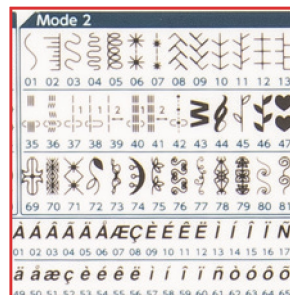

# Skyline S6

Superior Needle threader with Thread Guide 7

AcuFeed Flex Fabric Feeding System

196 Built-in Stitches, including 10 Buttonholes

Bobbin Winding Plate with Cutter & Blue Bobbins

## Sewing

- Top loading full rotary hook bobbin
- 196 built-in stitches
- 10 one-step buttonholes
- 4 built-in alphabets
- AcuFeed Flex fabric feeding system
- Automatic thread tension
- Superior needle threader with Thread Guide 7
- Snap-on presser feet
- Easy set bobbin
- Bobbin winding plate with cutter
- Needle up/down button
- One-step needle plate conversion
- 7-piece feed dog
- Free arm
- Drop feed
- Start/stop button
- Locking stitch button
- Automatic thread cutter
- Easy reverse button
- Adjustable knee lift
- Extra high presser foot lift
- Auto declutch bobbin winder
- Backlit LCD screen
- Foot pressure adjustment
- 6 LED lights in 3 convenient locations
- Maximum stitch width: 9mm
- Maximum stitch length: 5mm
- Maximum sewing speed: 1,000 SPM
- Work Space: 8.25" x 4.7"
- Semi-hard cover included