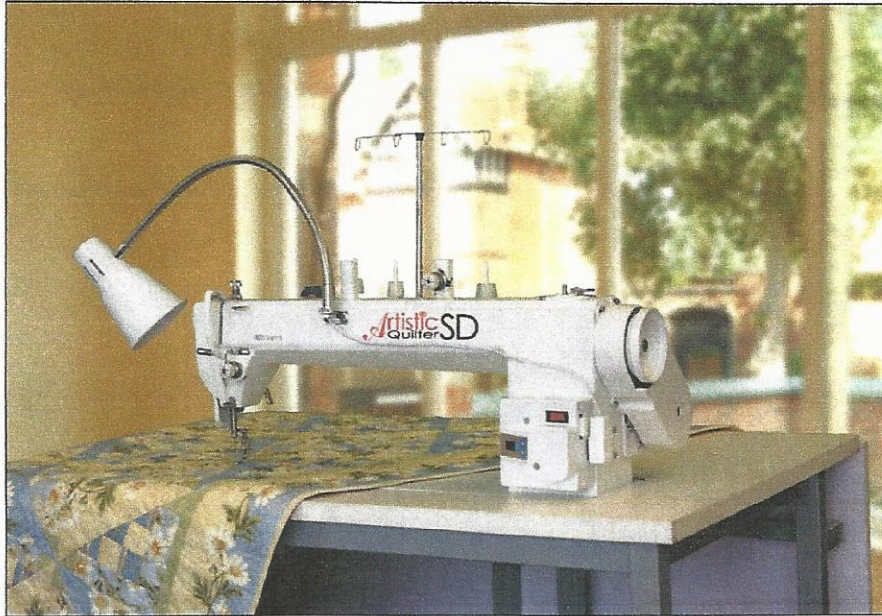

Artistic Quilter SD

The AQ18 Sit-down model is perfect for the quilter with space or mobility limitations. The table is a fraction of the size of a standard quilt frame, and you can work on your entire quilt all while seated without putting strain on your legs from standing.

Many of the great features of the Artistic Quilter line, without the space requirement of a frame or hours of standing!

- 18" throat space offers large quilting area.
- Auto Needle Positioner has the ability to use the foot control to stop the needle in either the up or down position, along with soft touch buttons at your fingertips, minimizing the bending or breaking of needles.
- Built-in bobbin winder that winds while you quilt, so your next bobbin is always full and ready
- M-Size bobbin has the largest available bobbin capacity.
- Variable speed allows precise stitches: As you move the quilt the machine creates uniform stitches.
- Flexible lamp offers light right where you need it; bending in close for micro stippling or staying back for pantographs.
- The oil reserve is self-contained so you no longer have to worry about oil on your quilts or oiling the hook with every bobbin change.
- Collapsible custom table with a removable, hinged leaf for convenience and ease of storage included.