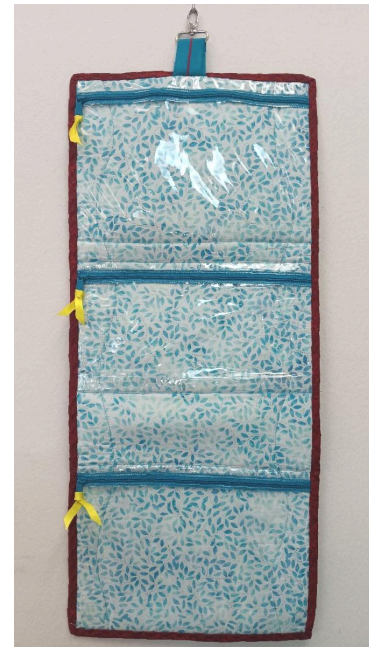

Fridays
5 Monthly sessions
Starting August 15
9:30a - 12:30p

Class Fee: \$100

Must have taken Part 1 or have teacher approval

Enroll Part 2 Here

Learn 6 simple overlock techniques while creating this versatile 3-pocket zippered bag. Perfect for vacations, sewing classes, jewelry or storage of any kind!