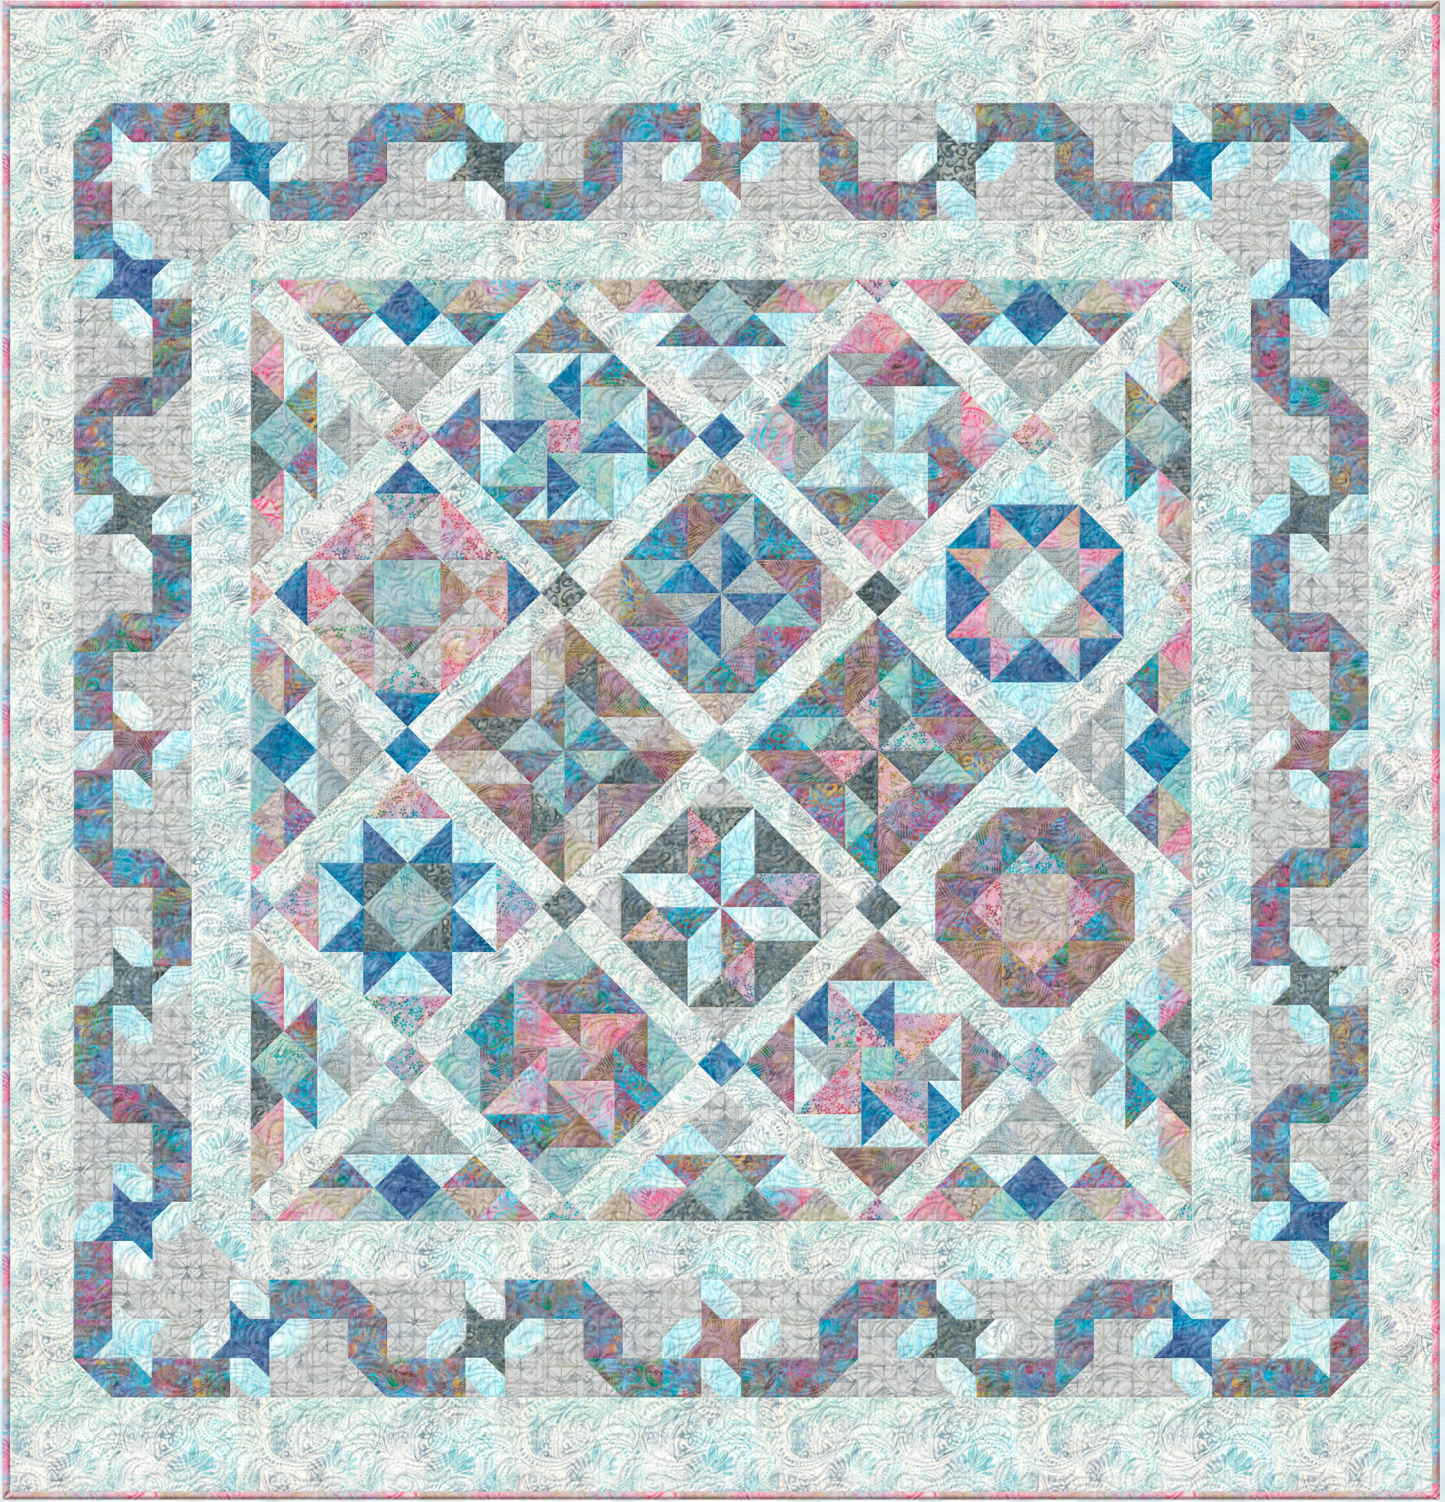

*Block
of the Month*

Ribbon Candy

**Queen-sized quilt (90 1/2" x 94 1/2") designed for a 10-month
Block-of-the-month program. Fabrics & design
from Wilmington Prints featuring Wilmington Batiks.**

www.wilmingtonprints.com