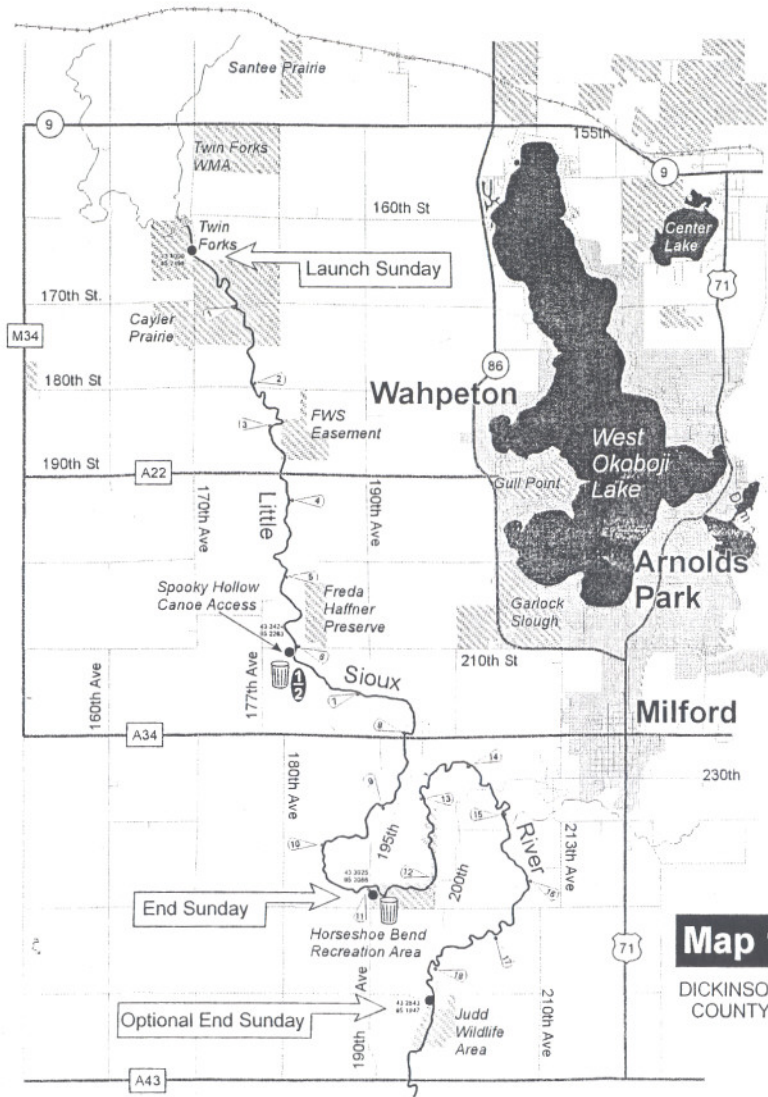

Little Sioux River

Waterproof Expedition Map

Key	
	public area
	city
	paved road
	unpaved road
	river/access
	lake
	miles from launch
	1/2 day takeout
	trash pick-up site
	county line