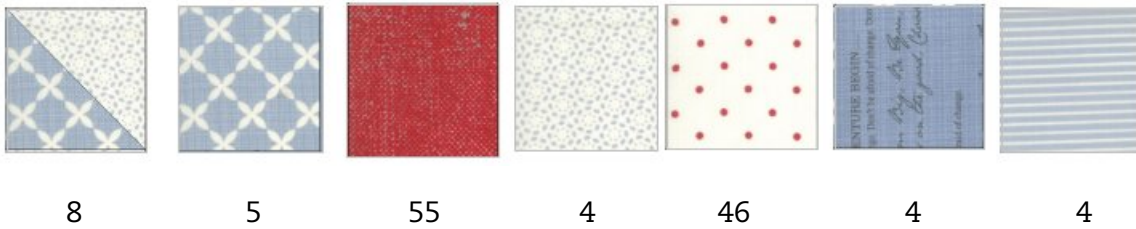

Little Flag

1 panel EasyPiecing Grid

1" finished: 9" x 14" (Cut 1.5" squares)
 1.5" finished: 13.5" x 21" (Cut 2" squares)
 2" finished: 18" x 28" (Cut 2.5" squares)

TenSisters
 HANDICRAFT

tensisters.com

info.tensisters@gmail.com