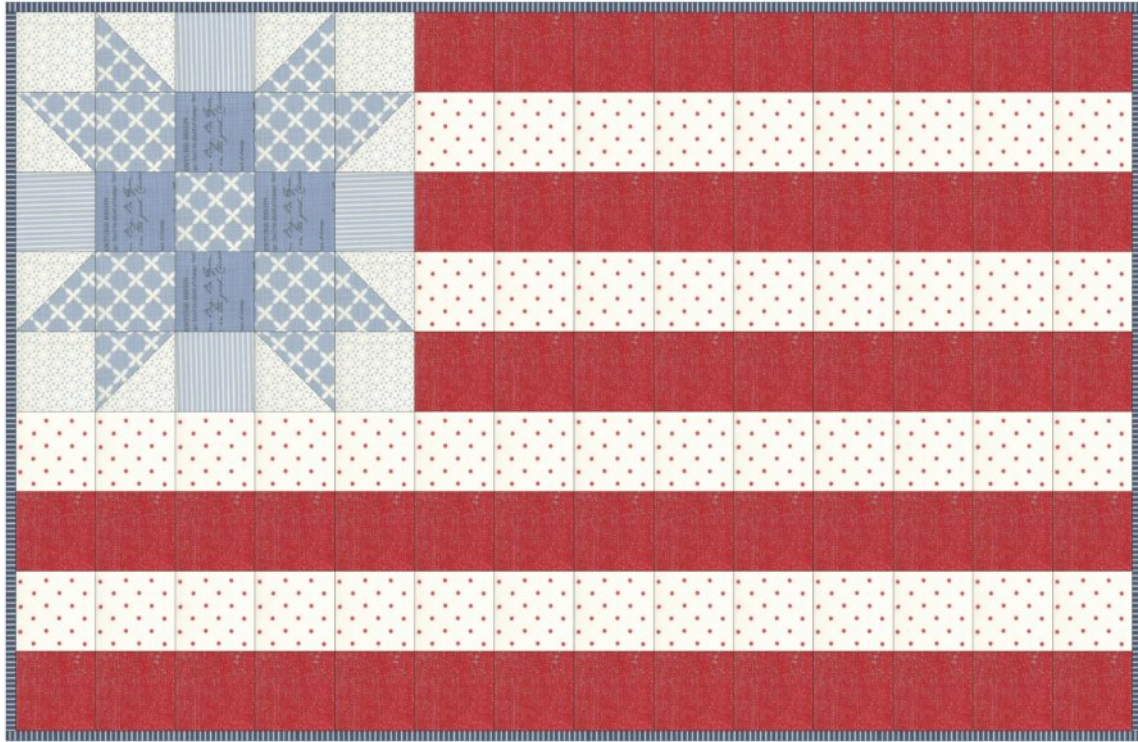

Little Flag

1 panel EasyPiecing Grid

1" finished: 9" x 14" (Cut 1.5" squares)
 1.5" finished: 13.5" x 21" (Cut 2" squares)
 2" finished: 18" x 28" (Cut 2.5" squares)

TenSisters
 HANDICRAFT

tensisters.com

info.tensisters@gmail.com