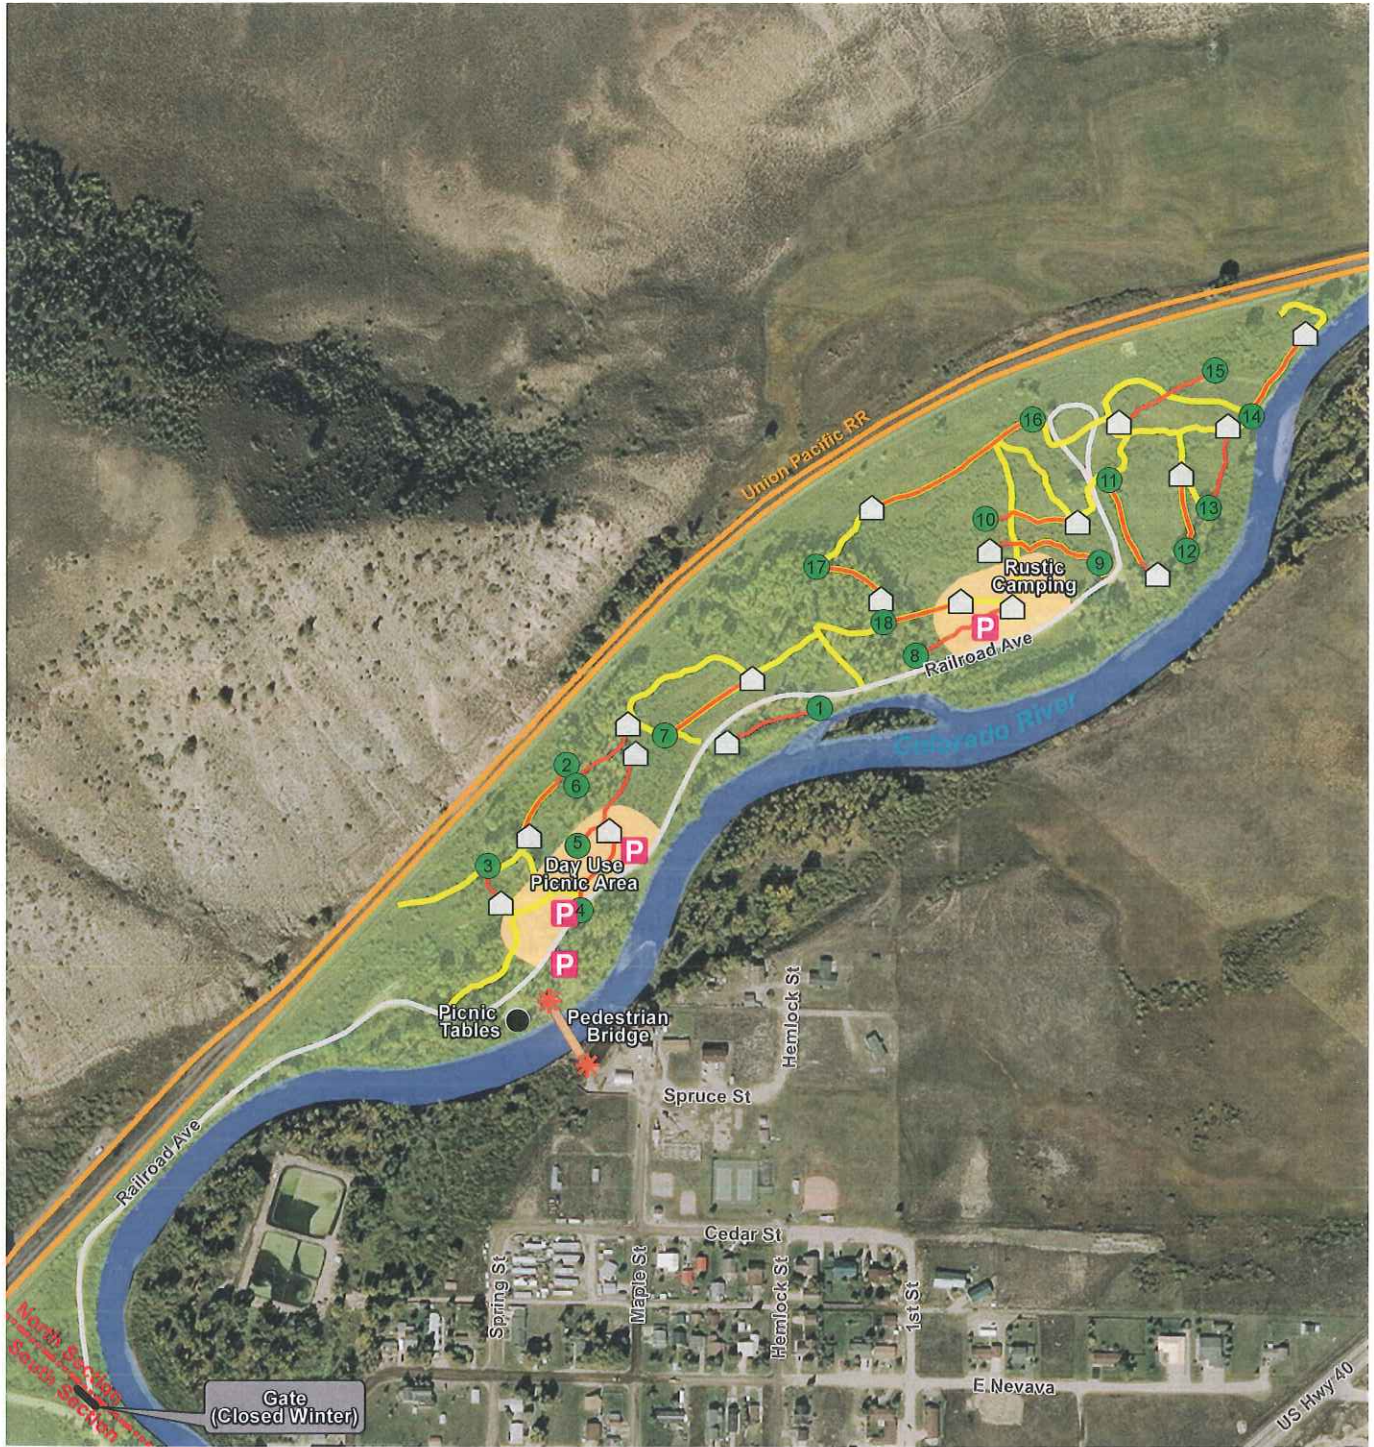

HOT SULPHUR SPRINGS, COLORADO

Pioneer Park (North Section) - Existing

- Pioneer Park
- Rustic Camping
- Tee Box
- Basket
- P Parking
- Trails
- Disc Golf Fairway
- Education Kiosk

N
 Date: Wednesday, September 16, 2015

HOT SULPHUR SPRINGS, COLORADO

Pioneer Park (South Section) - Existing

- Pioneer Park
- Day Use Picnic Sites
- Overnight Campsite
- Education Kiosk

RG AND ASSOCIATES, LLC
 4885 Ward Road, Suite 100 • Wheat Ridge, CO • 80033
 303-293-8107 • 303-293-8106 (fax) • www.rgengineers.com