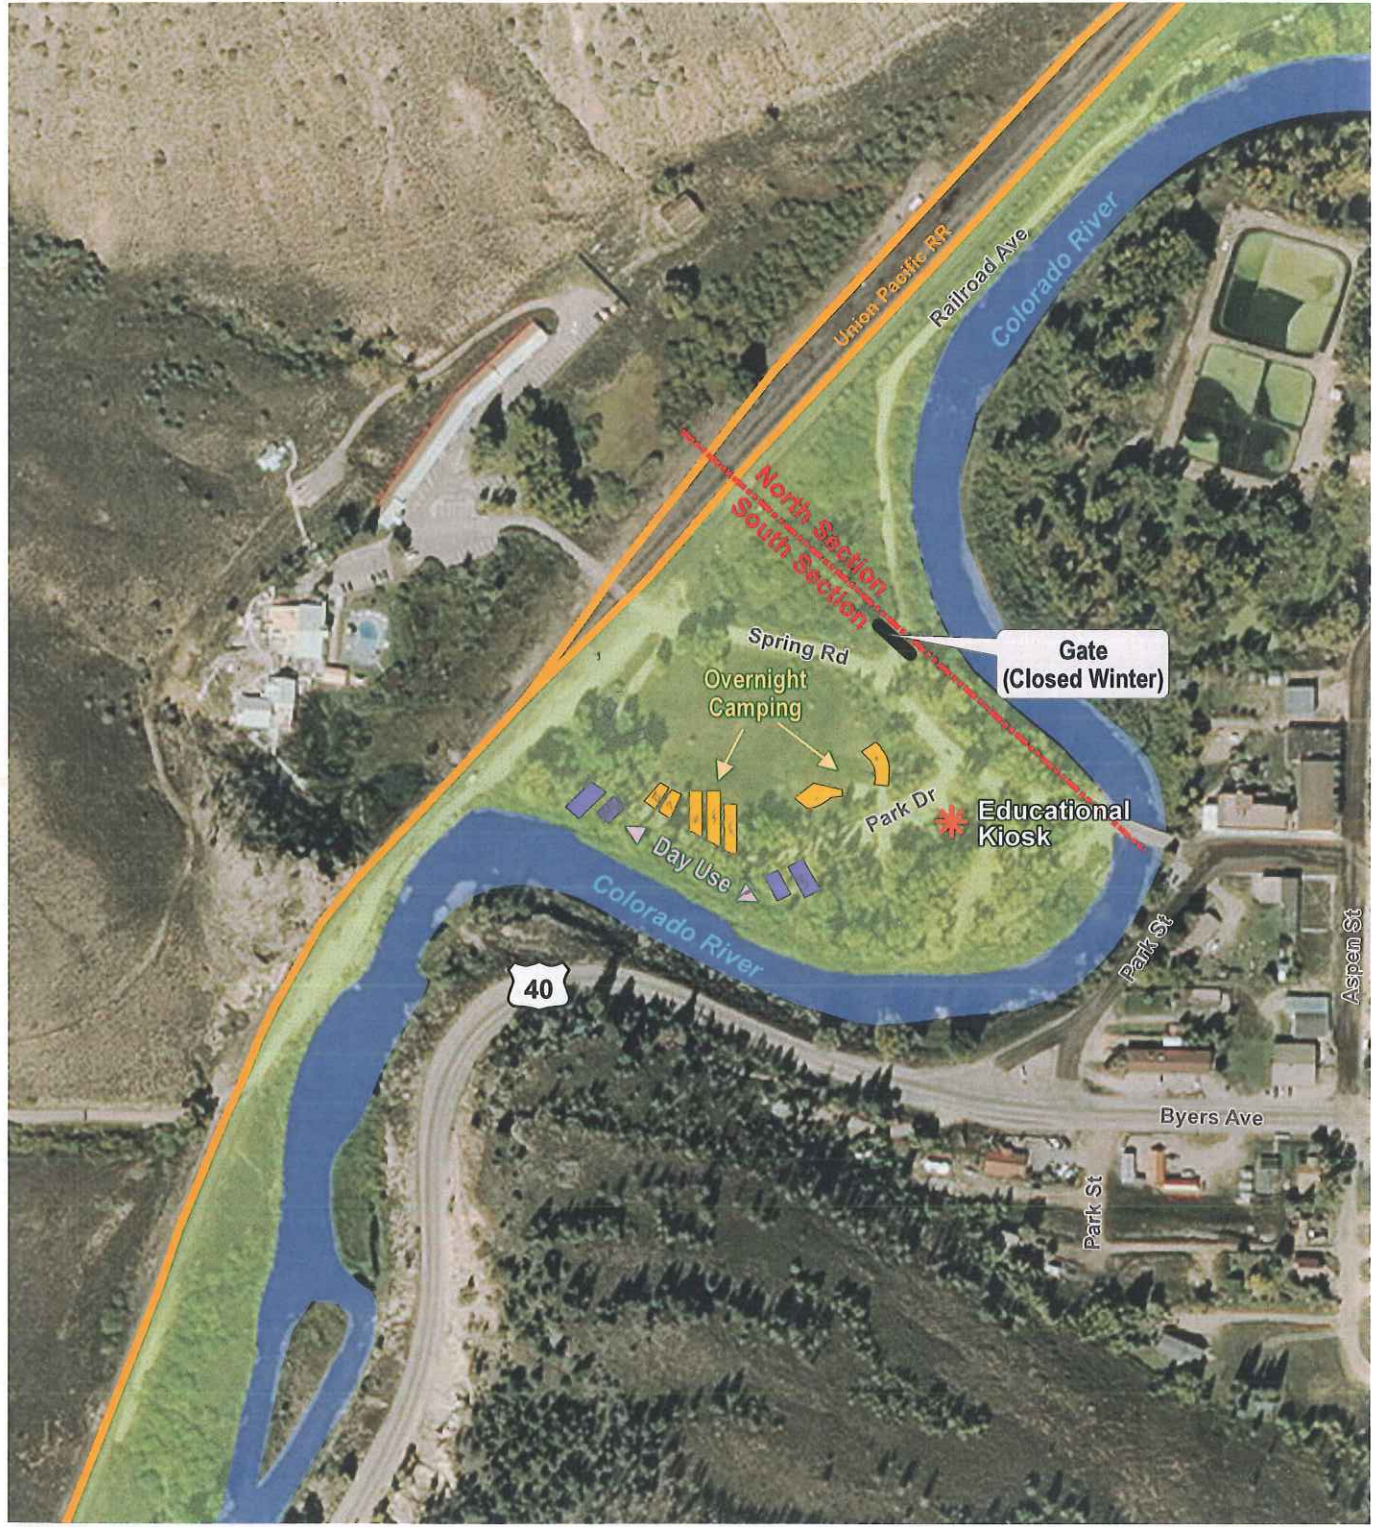

HOT SULPHUR SPRINGS, COLORADO

Pioneer Park (North Section) - Existing

- Pioneer Park
- Rustic Camping
- Tee Box
- Basket
- P Parking
- Trails
- Disc Golf Fairway
- Education Kiosk

N
 Date: Wednesday, September 16, 2015

HOT SULPHUR SPRINGS, COLORADO

Pioneer Park (South Section) - Existing

- Pioneer Park
- Day Use Picnic Sites
- Overnight Campsite
- Education Kiosk

RG AND ASSOCIATES, LLC
 4885 Ward Road, Suite 100 • Wheat Ridge, CO • 80033
 303-293-8107 • 303-293-8106 (fax) • www.rgengineers.com