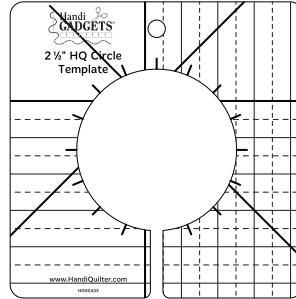

2.5" HQ Circle Template

DESIGN IDEAS

CLAMSHELL

CLAMSHELL WITH FILL

CLAMSHELL WITH LOOPS

PUMPKIN SEEDS

PUMPKIN SEEDS WITH FILL

Watch the video tutorial at HandiQuilter.me/ruler-of-the-month/