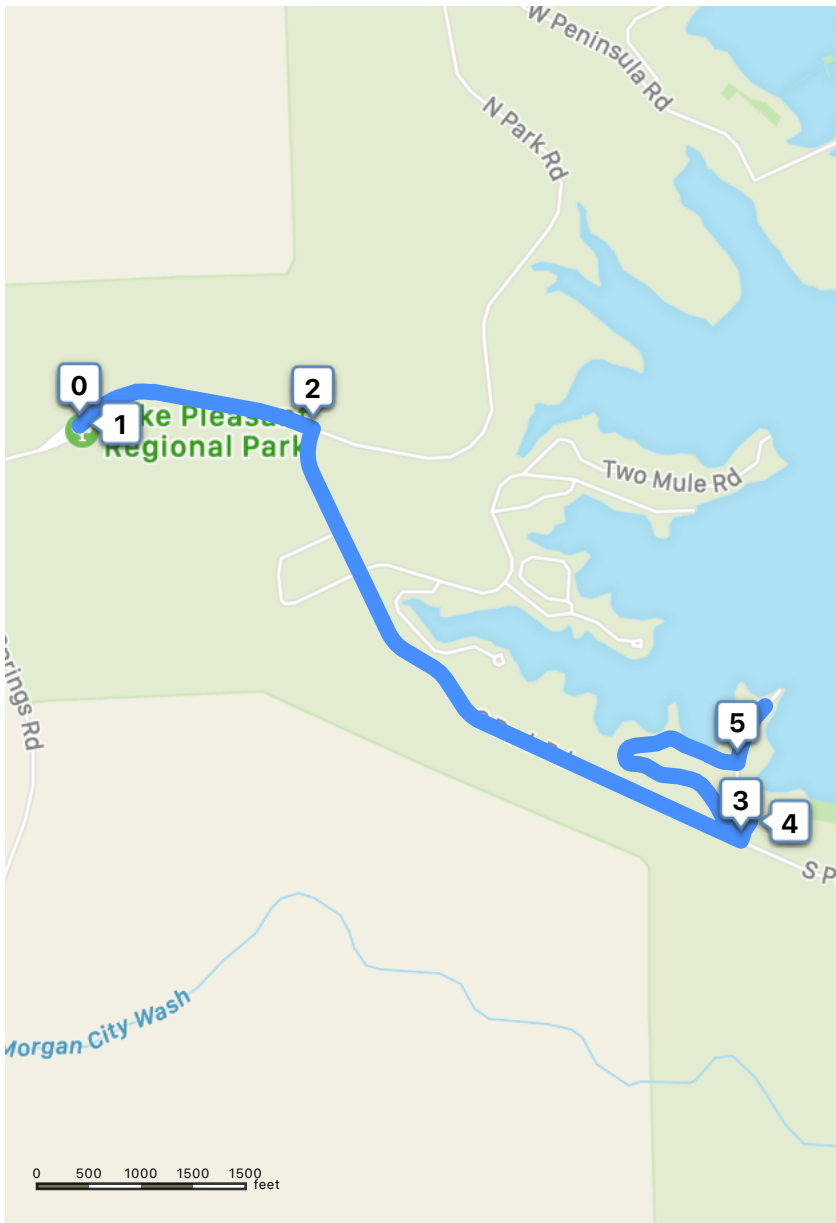

 **2.3 miles**
6 minutes

 41835 N Castle Hot Springs Rd, Morrystown

 Sunset Ridge Rd, Morrystown

1
In 0.5 miles,
Turn right onto S Park Rd

2
In 1.2 miles (2 min),
Turn left onto Sunset Ridge Rd

3
In 200 feet (2 min),
Turn left onto Sunset Ridge Rd

4
In 0.5 miles (1 min),
Turn left onto Sunset Ridge Rd

2.3 miles
6 minutes

In 600 feet (3 min),
Arrive at the destination

41835 N Castle Hot Springs Rd, Morristown

Sunset Ridge Rd, Morristown