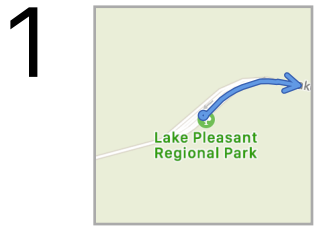

 **2.3 miles**
6 minutes

 41835 N Castle Hot Springs Rd, Morrystown

 Sunset Ridge Rd, Morrystown

1
In 0.5 miles,
Turn right onto S Park Rd

2
In 1.2 miles (2 min),
Turn left onto Sunset Ridge Rd

3
In 200 feet (2 min),
Turn left onto Sunset Ridge Rd

4
In 0.5 miles (1 min),
Turn left onto Sunset Ridge Rd

2.3 miles
6 minutes

In 600 feet (3 min),
Arrive at the destination

41835 N Castle Hot Springs Rd, Morristown

Sunset Ridge Rd, Morristown