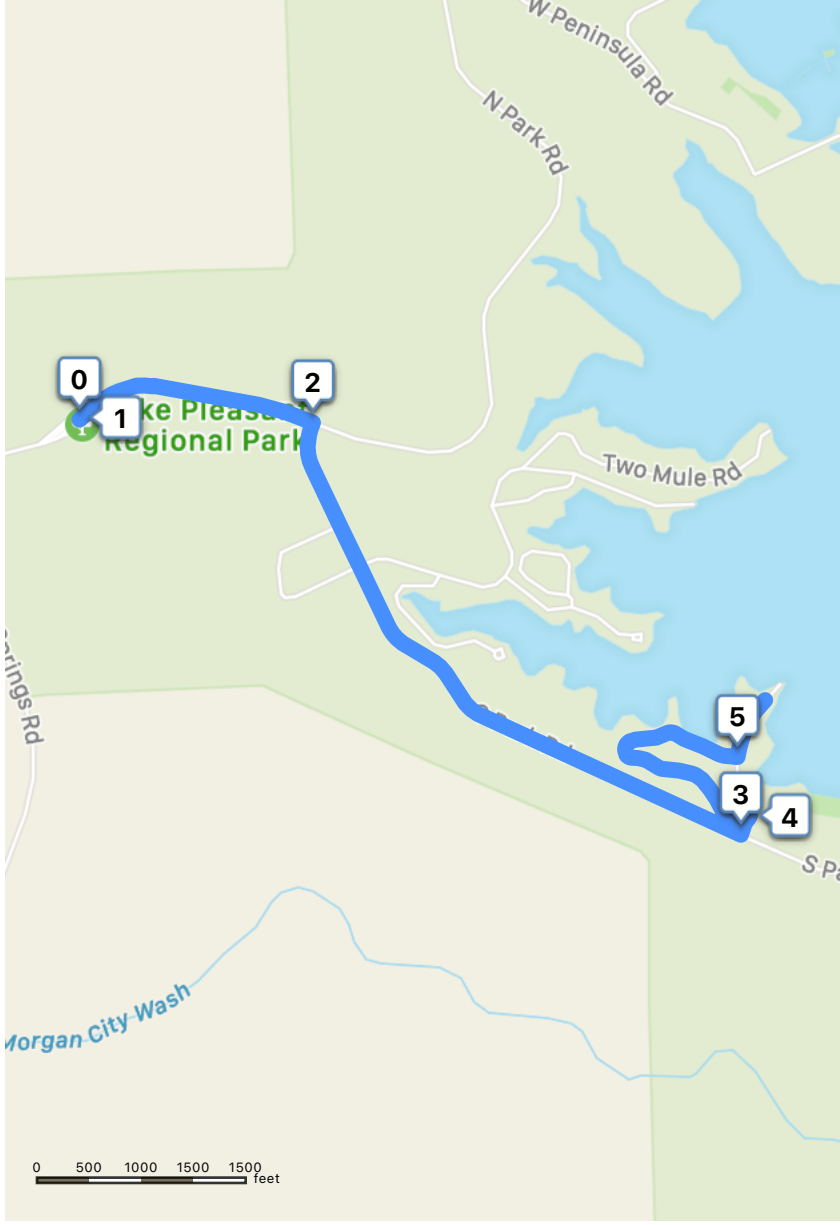

 **2.3 miles**
6 minutes

 41835 N Castle Hot Springs Rd, Morrystown

 Sunset Ridge Rd, Morrystown

1
In 0.5 miles,
Turn right onto S Park Rd

2
In 1.2 miles (2 min),
Turn left onto Sunset Ridge Rd

3
In 200 feet (2 min),
Turn left onto Sunset Ridge Rd

4
In 0.5 miles (1 min),
Turn left onto Sunset Ridge Rd

2.3 miles
6 minutes

In 600 feet (3 min),
Arrive at the destination

41835 N Castle Hot Springs Rd, Morristown

Sunset Ridge Rd, Morristown