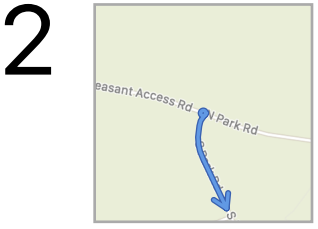

 **2.3 miles**
6 minutes

 41835 N Castle Hot Springs Rd, Morrystown

 Sunset Ridge Rd, Morrystown

1
In 0.5 miles,
Turn right onto S Park Rd

2
In 1.2 miles (2 min),
Turn left onto Sunset Ridge Rd

3
In 200 feet (2 min),
Turn left onto Sunset Ridge Rd

4
In 0.5 miles (1 min),
Turn left onto Sunset Ridge Rd

2.3 miles
6 minutes

In 600 feet (3 min),
Arrive at the destination

41835 N Castle Hot Springs Rd, Morristown

Sunset Ridge Rd, Morristown