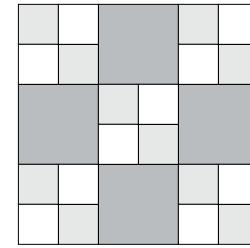

moda

Sampler Block Shuffle

Cutting

Print 1

10-1½" squares

Print 2

4-2½" squares

Background

10-1½" squares

6" x 6" finished

22

basicgrey
To learn more, visit: basicgrey.com

moda

Sampler Block Shuffle

Cutting

Print 1

10-1½" squares

Print 2

4-2½" squares

Background

10-1½" squares

6" x 6" finished

22

basicgrey
To learn more, visit: basicgrey.com