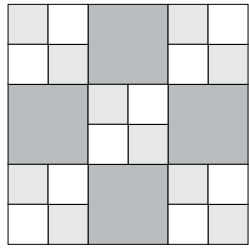

moda

Sampler Block Shuffle

Cutting

Print 1

10-1½" squares

Print 2

4-2½" squares

Background

10-1½" squares

6" x 6" finished

22

basicgrey
To learn more, visit: basicgrey.com

moda

Sampler Block Shuffle

Cutting

Print 1

10-1½" squares

Print 2

4-2½" squares

Background

10-1½" squares

6" x 6" finished

22

basicgrey
To learn more, visit: basicgrey.com