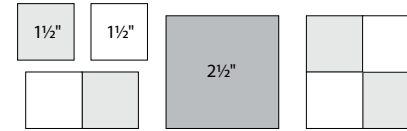

10-1½" squares

6" x 6" finished

22

basicgrey
To learn more, visit: basicgrey.com

moda

Sampler Block Shuffle

Cutting

Print 1

10-1½" squares

Print 2

4-2½" squares

Background

10-1½" squares

6" x 6" finished

22

basicgrey
To learn more, visit: basicgrey.com