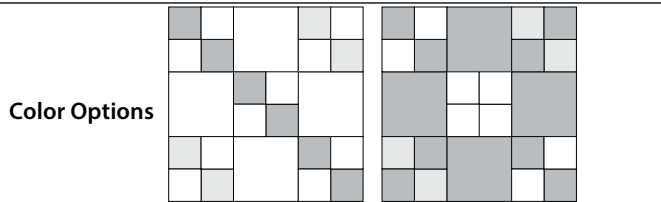

moda

Sampler Block Shuffle

Cutting

Print 1

10-1½" squares

Print 2

4-2½" squares

Background

10-1½" squares

6" x 6" finished

22

basicgrey
To learn more, visit: basicgrey.com

moda

Sampler Block Shuffle

Cutting

Print 1