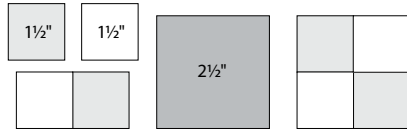

moda

Sampler Block Shuffle

Cutting

Print 1

10-1½" squares

Print 2

4-2½" squares

Background

10-1½" squares

6" x 6" finished

22

basicgrey
To learn more, visit: basicgrey.com

moda

Sampler Block Shuffle

Cutting

Print 1

10-1½" squares

Print 2

4-2½" squares

Background

10-1½" squares

6" x 6" finished

22

basicgrey
To learn more, visit: basicgrey.com