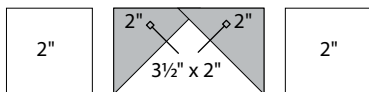

moda

Sampler Block Shuffle

Cutting Print

- 9-2" squares
- 4-1 1/4" squares

Background

- 4-2" squares
- 4-2" x 3 1/2" rectangles
- 4-2" x 1 1/4" rectangles

✂ - Easy Corner Triangle

Color Option

13

moda

Sampler Block Shuffle

Cutting Print

- 9-2" squares
- 4-1 1/4" squares

Background

- 4-2" squares
- 4-2" x 3 1/2" rectangles
- 4-2" x 1 1/4" rectangles

✂ - Easy Corner Triangle

Color Option

13