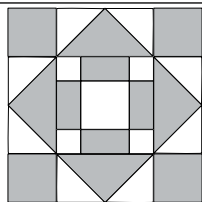

## Sampler Block Shuffle

6" x 6" finished

### Cutting Print

- 9-2" squares
- 4-1 1/4" squares

### Background

- 4-2" squares
- 4-2" x 3 1/2" rectangles
- 4-2" x 1 1/4" rectangles

✂ - Easy Corner Triangle

Color Option

13