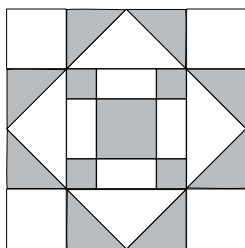

## Sampler Block Shuffle

6" x 6" finished

### Background

- 4-2" squares
- 4-2" x 3 1/2" rectangles
- 4-2" x 1 1/4" rectangles

✂ - Easy Corner Triangle

Color Option

13