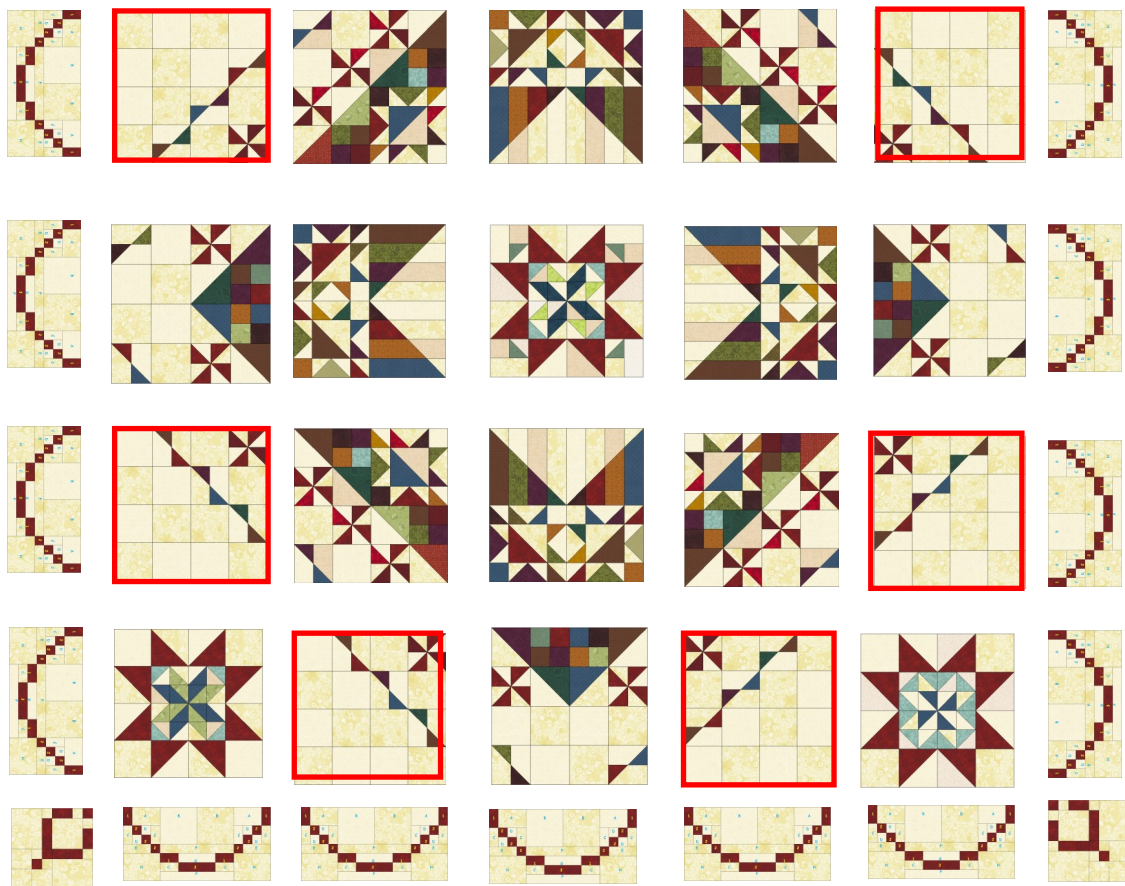

2020 First Saturday Sampler Block of the Month

Grateful

A quilt by
Cheran Bee

Month Eleven - Queen Quilt Assembly

Layout quilt as shown, sew together in rows as shown, then sew the rows together. The block outlined in red, is variable. You may have the pieced star or applique in this space.