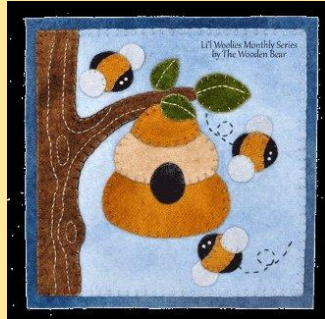

June Beehive Applique Pattern

Buzz Buzz Buzz! Can't you just taste the honey?

Regular price is $6.50....

On Sale HERE for $4.33