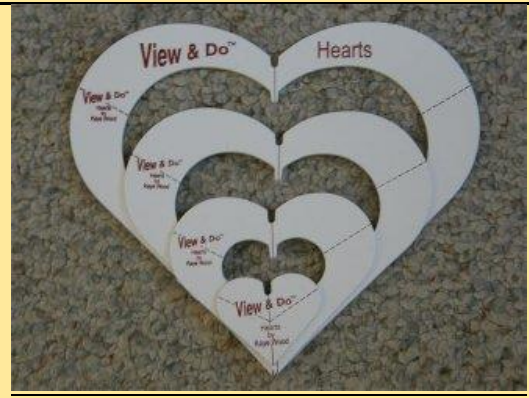

Get Kaye's View & Do Hearts Shapes [HERE](#)

Links

- [Digital Patterns](#)
- [What's New! HERE](#)
- [On Sale HERE](#)

Have an Awesome Week!

Terrye
Questions? [Email Us!](#)
KayeWood.com
and
North Woods Knit & Purl
989-345-0947
(leave a message)
Copyright 2020