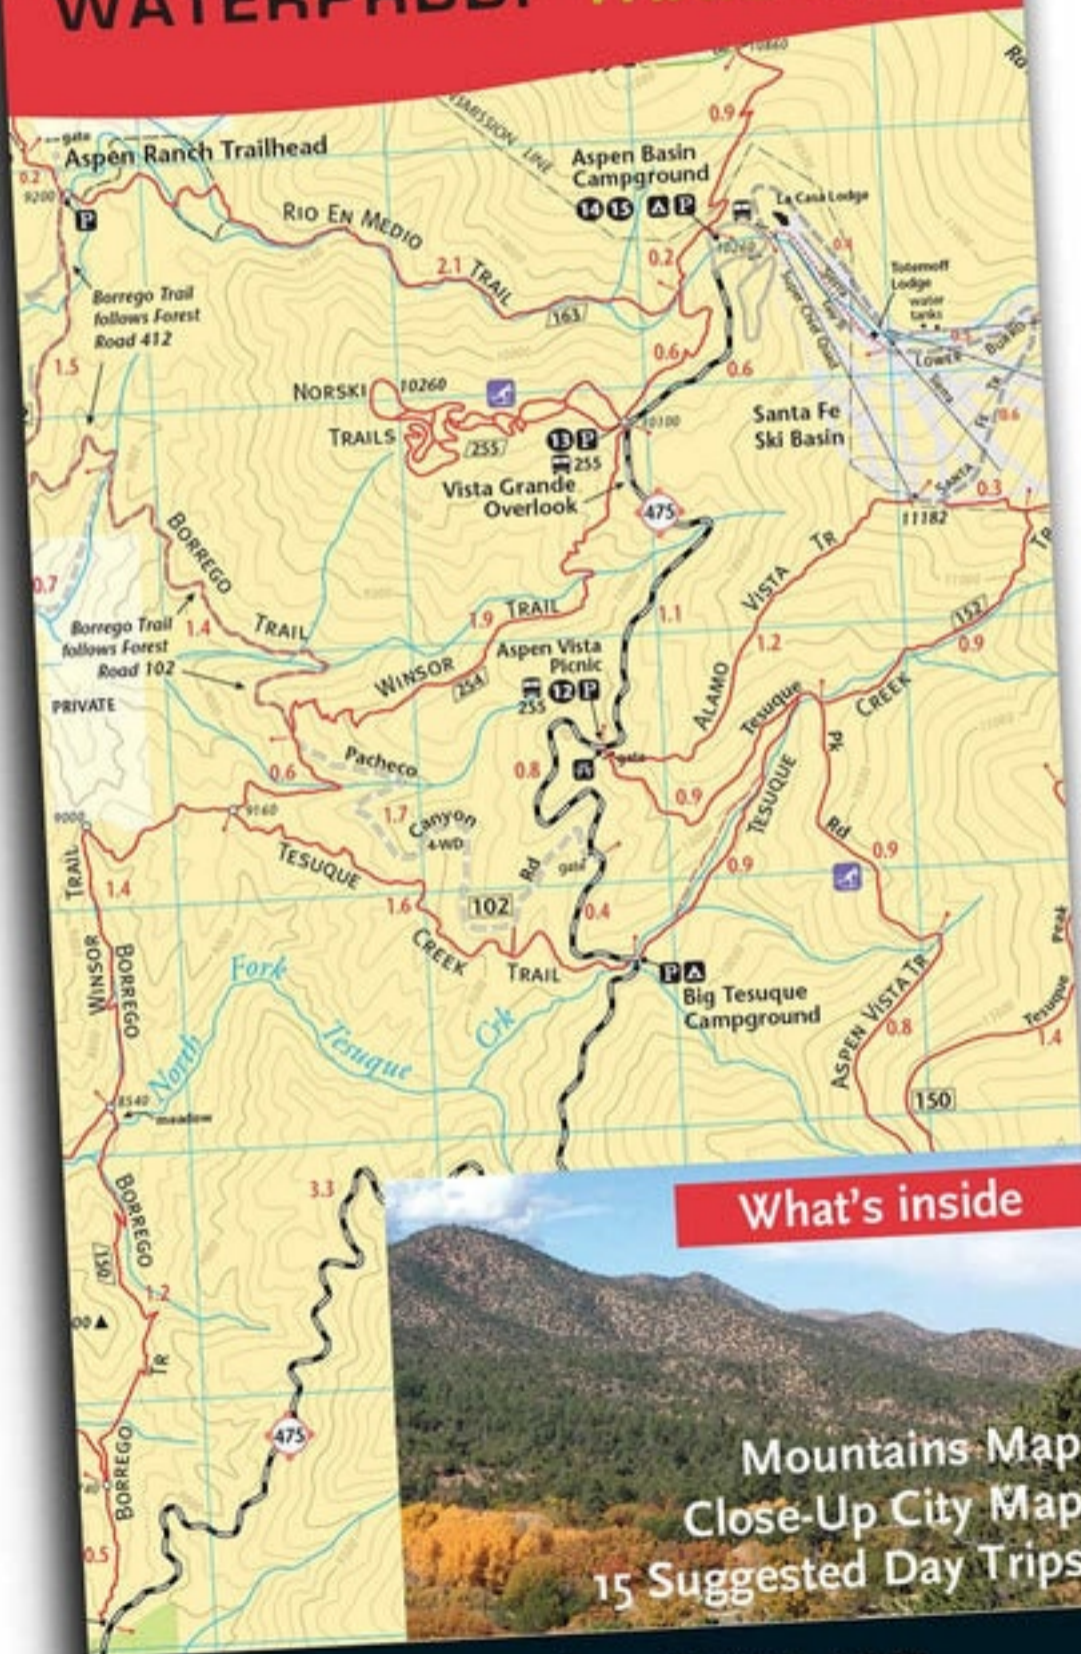

MAP ADVENTURES
MAPS & GUIDES

2ND
EDITION

NEW MEXICO

Santa Fe MOUNTAINS

WATERPROOF TRAIL MAP

What's inside

Mountains Map
Close-Up City Map
15 Suggested Day Trips

www.mapadventures.com