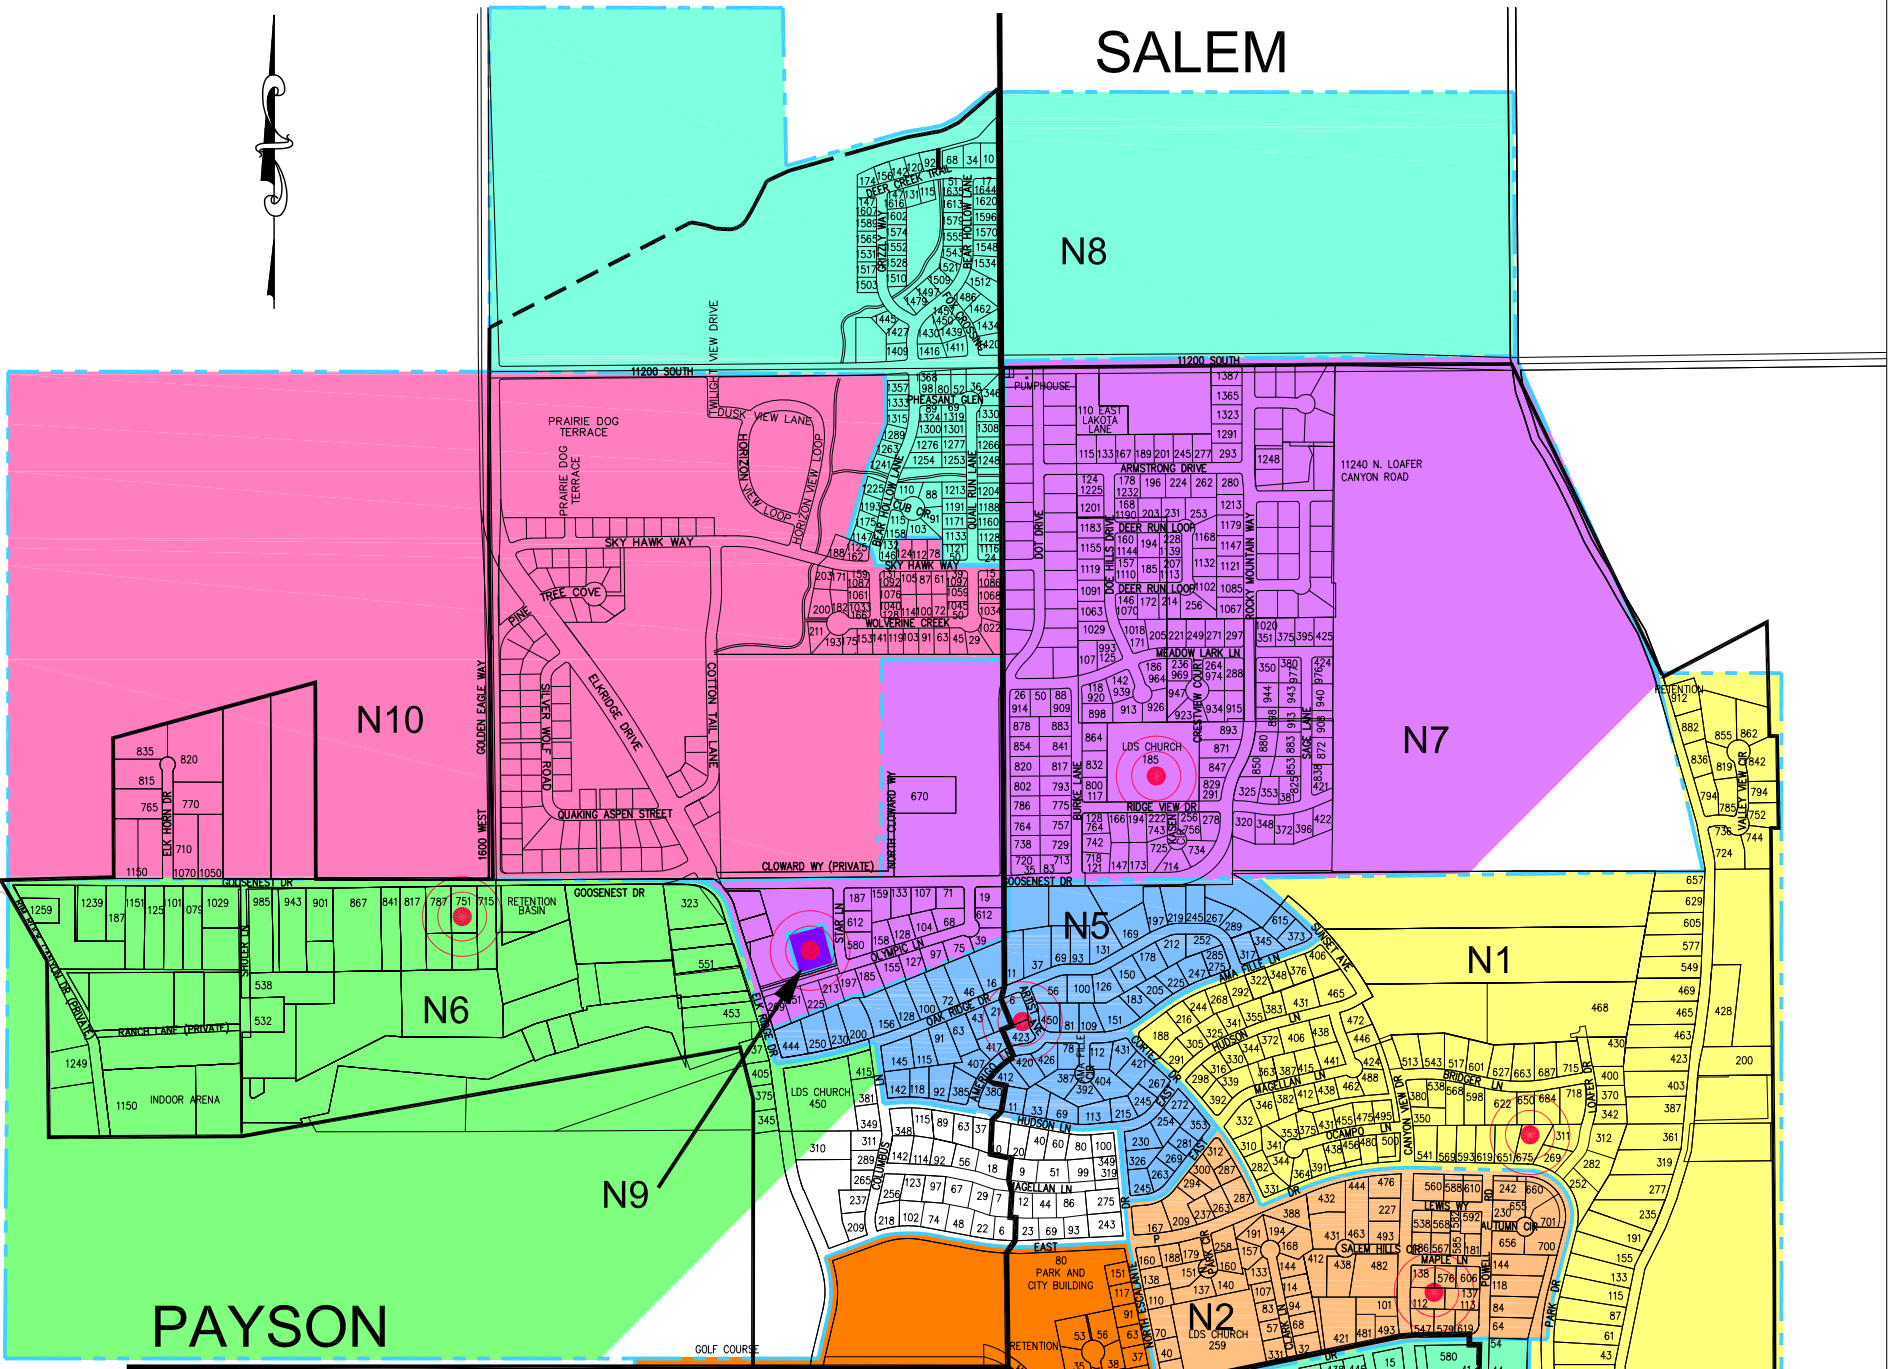

SALEM

PAYSON

- = NEIGHBORHOOD 1
- = NEIGHBORHOOD 2
- = NEIGHBORHOOD 3
- = NEIGHBORHOOD 4
- = NEIGHBORHOOD 5
- = NEIGHBORHOOD 6
- = NEIGHBORHOOD 7
- = NEIGHBORHOOD 8
- = NEIGHBORHOOD 9
- = NEIGHBORHOOD 10

ELK RIDGE CITY NEIGHBORHOOD MAP

NOTES:

- 1- N9 IS ASSISTED LIVING CENTER.
- 2- N7 STAGING AREA IS AT THE STAKE CENTER.