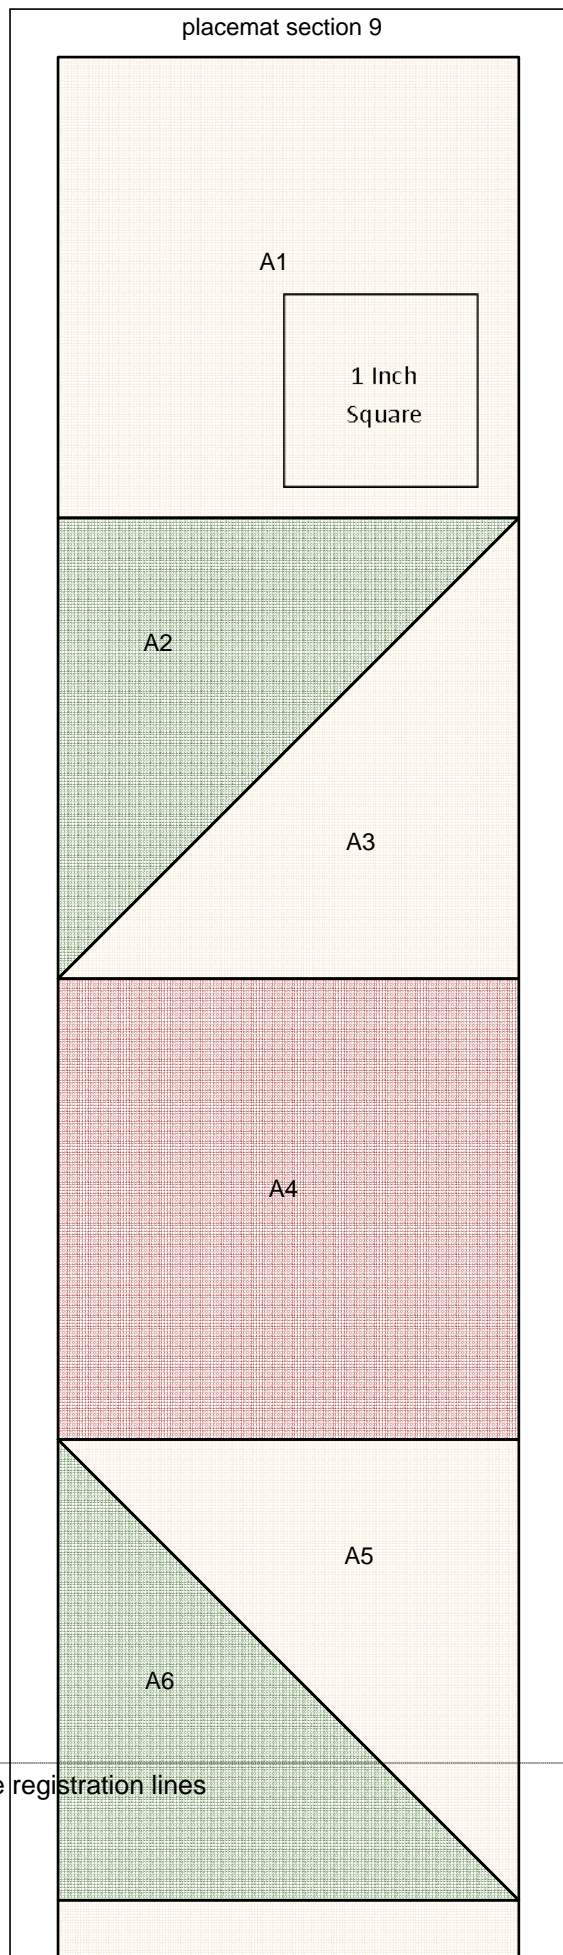

Placemat Foundation Pattern Sections 8-9 corrected (Pattern Page 15)

Tape pages together on the registration lines

Tape pages together on the registration lines. Please insert these 2 pages into the Celebrations Table Trio pattern (PTN2783) in place of page 15, on which these 2 sections are printed at the wrong size. My apologies for the printing error. Reeze Hanson, Designer.

**Placemat Center Block**

Key Block

Optional Piecing Templates for Placemat Center Block 12" finished block size