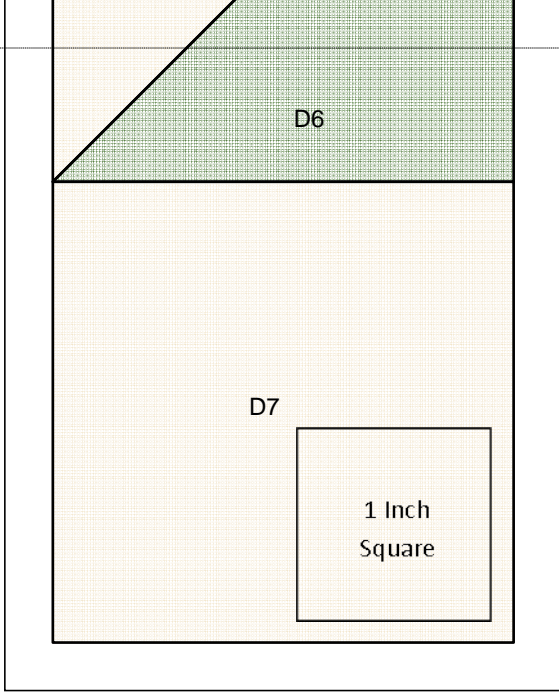

Placemat Foundation Pattern Sections 8-9 corrected (Pattern Page 15)

Tape pages together on the registration lines

Tape pages together on the registration lines. Please insert these 2 pages into the Celebrations Table Trio pattern (PTN2783) in place of page 15, on which these 2 sections are printed at the wrong size. My apologies for the printing error. Reeze Hanson, Designer.

**Placemat Center Block**

Key Block

Optional Piecing Templates for Placemat Center Block 12" finished block size