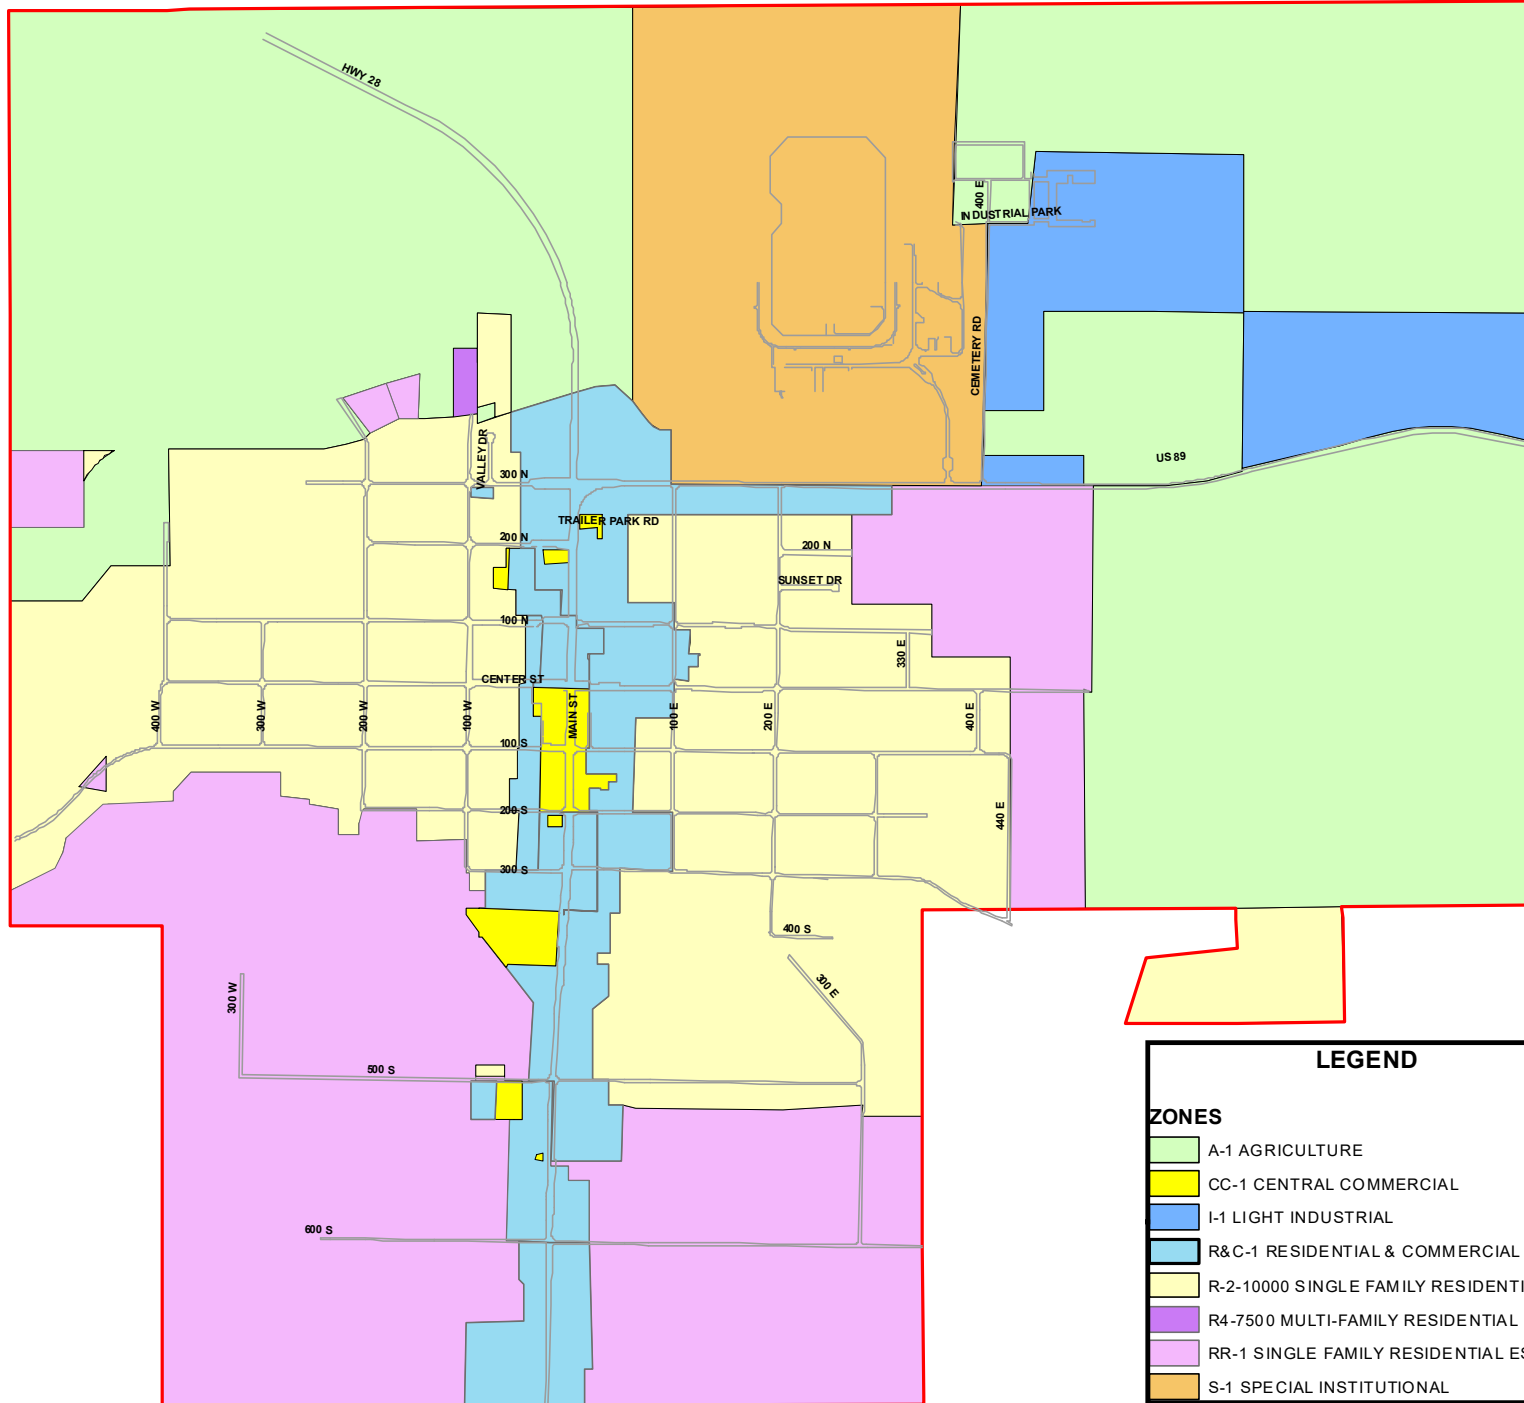

GUNNISON CITY ZONING MAP

LEGEND	
ZONES	
	A-1 AGRICULTURE
	CC-1 CENTRAL COMMERCIAL
	I-1 LIGHT INDUSTRIAL
	R&C-1 RESIDENTIAL & COMMERCIAL
	R-2-10000 SINGLE FAMILY RESIDENTIAL
	R4-7500 MULTI-FAMILY RESIDENTIAL
	RR-1 SINGLE FAMILY RESIDENTIAL ESTATES
	S-1 SPECIAL INSTITUTIONAL