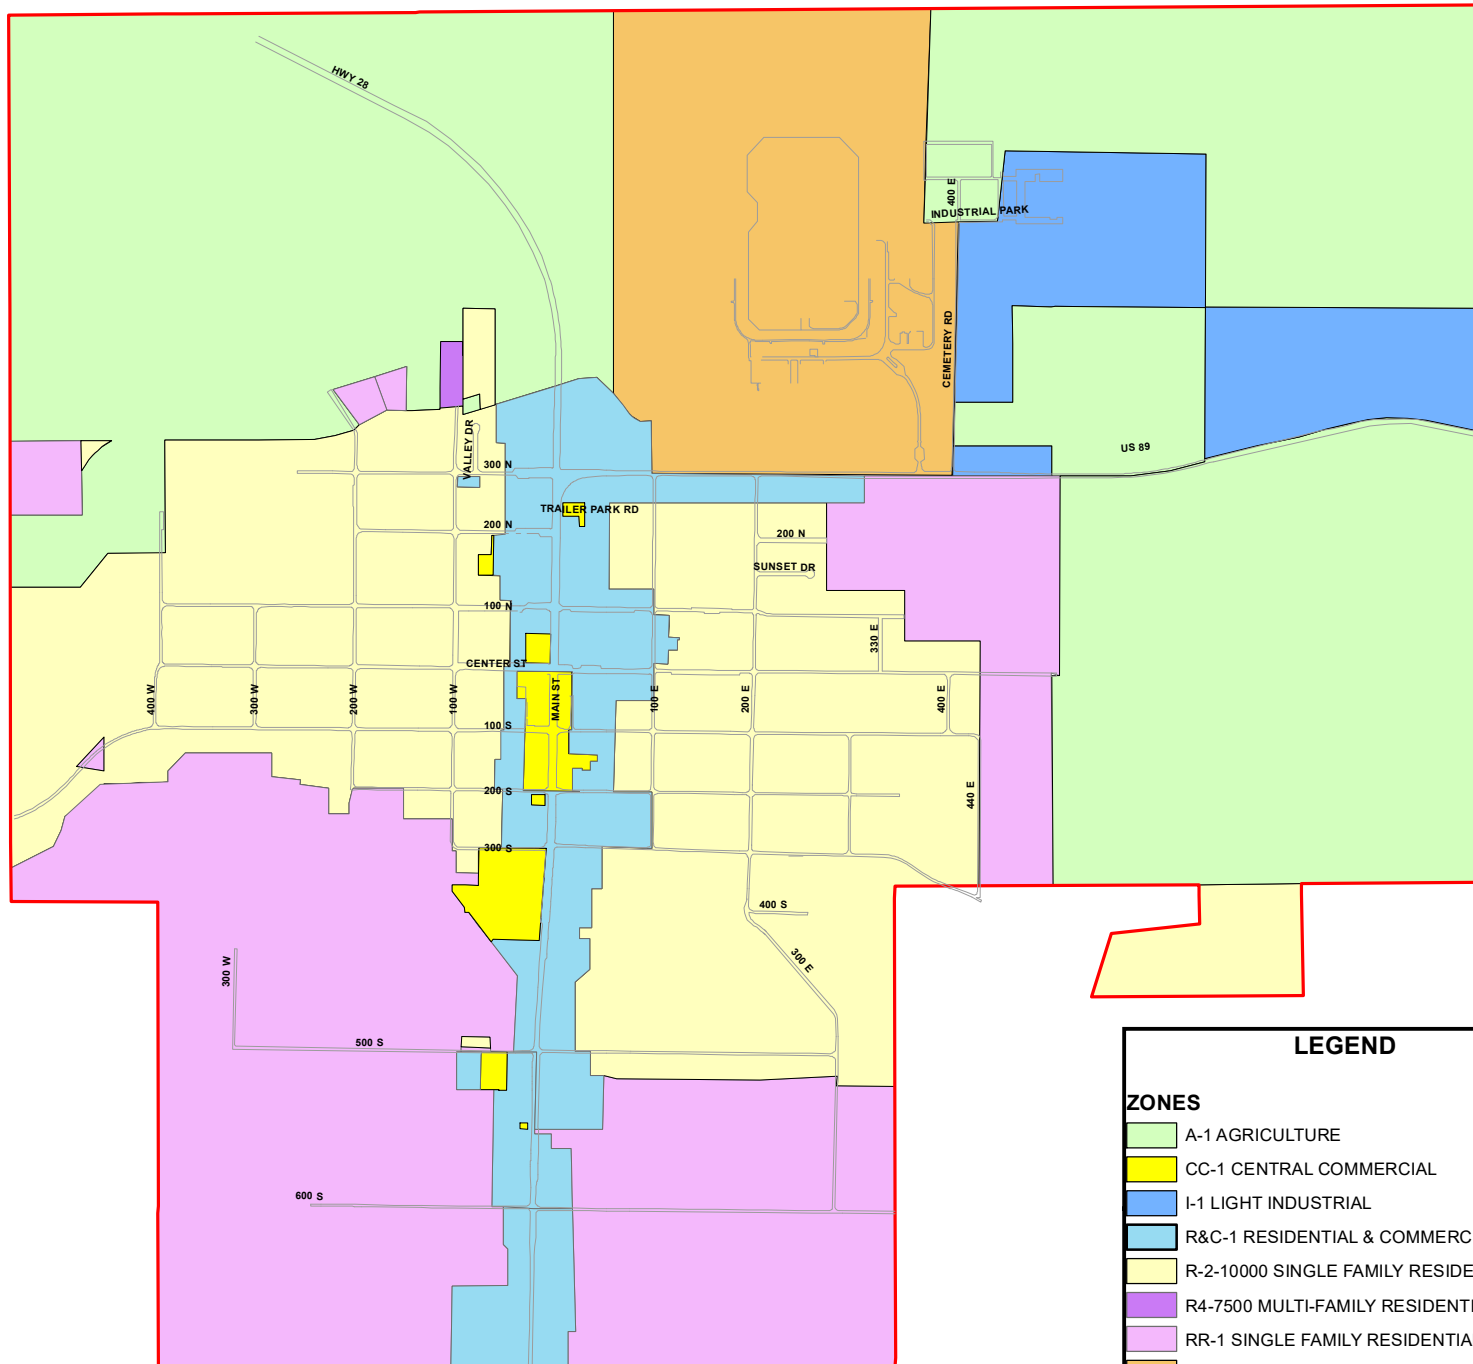

GUNNISON CITY ZONING MAP

LEGEND	
ZONES	
	A-1 AGRICULTURE
	CC-1 CENTRAL COMMERCIAL
	I-1 LIGHT INDUSTRIAL
	R&C-1 RESIDENTIAL & COMMERCIAL
	R-2-10000 SINGLE FAMILY RESIDENTIAL
	R4-7500 MULTI-FAMILY RESIDENTIAL
	RR-1 SINGLE FAMILY RESIDENTIAL ESTATES
	S-1 SPECIAL INSTITUTIONAL