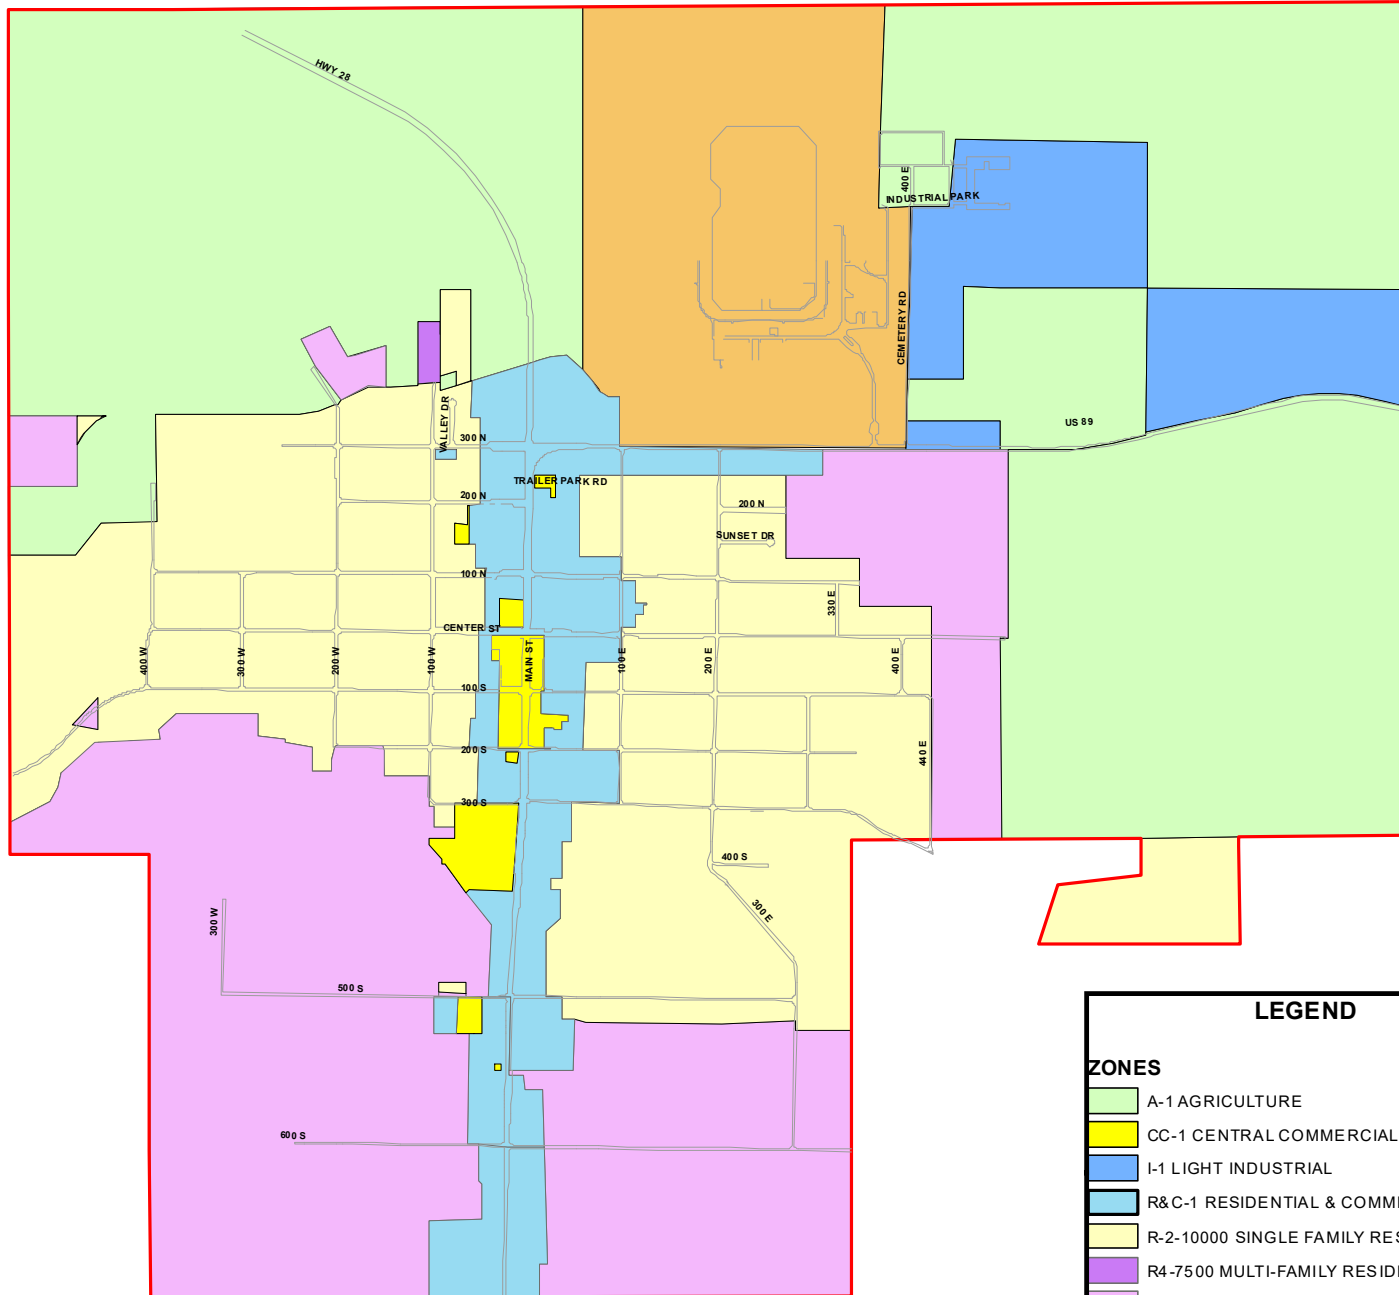

GUNNISON CITY ZONING MAP

LEGEND	
ZONES	
	A-1 AGRICULTURE
	CC-1 CENTRAL COMMERCIAL
	I-1 LIGHT INDUSTRIAL
	R&C-1 RESIDENTIAL & COMMERCIAL
	R-2-10000 SINGLE FAMILY RESIDENTIAL
	R4-7500 MULTI-FAMILY RESIDENTIAL
	RR-1 SINGLE FAMILY RESIDENTIAL ESTATES
	S-1 SPECIAL INSTITUTIONAL