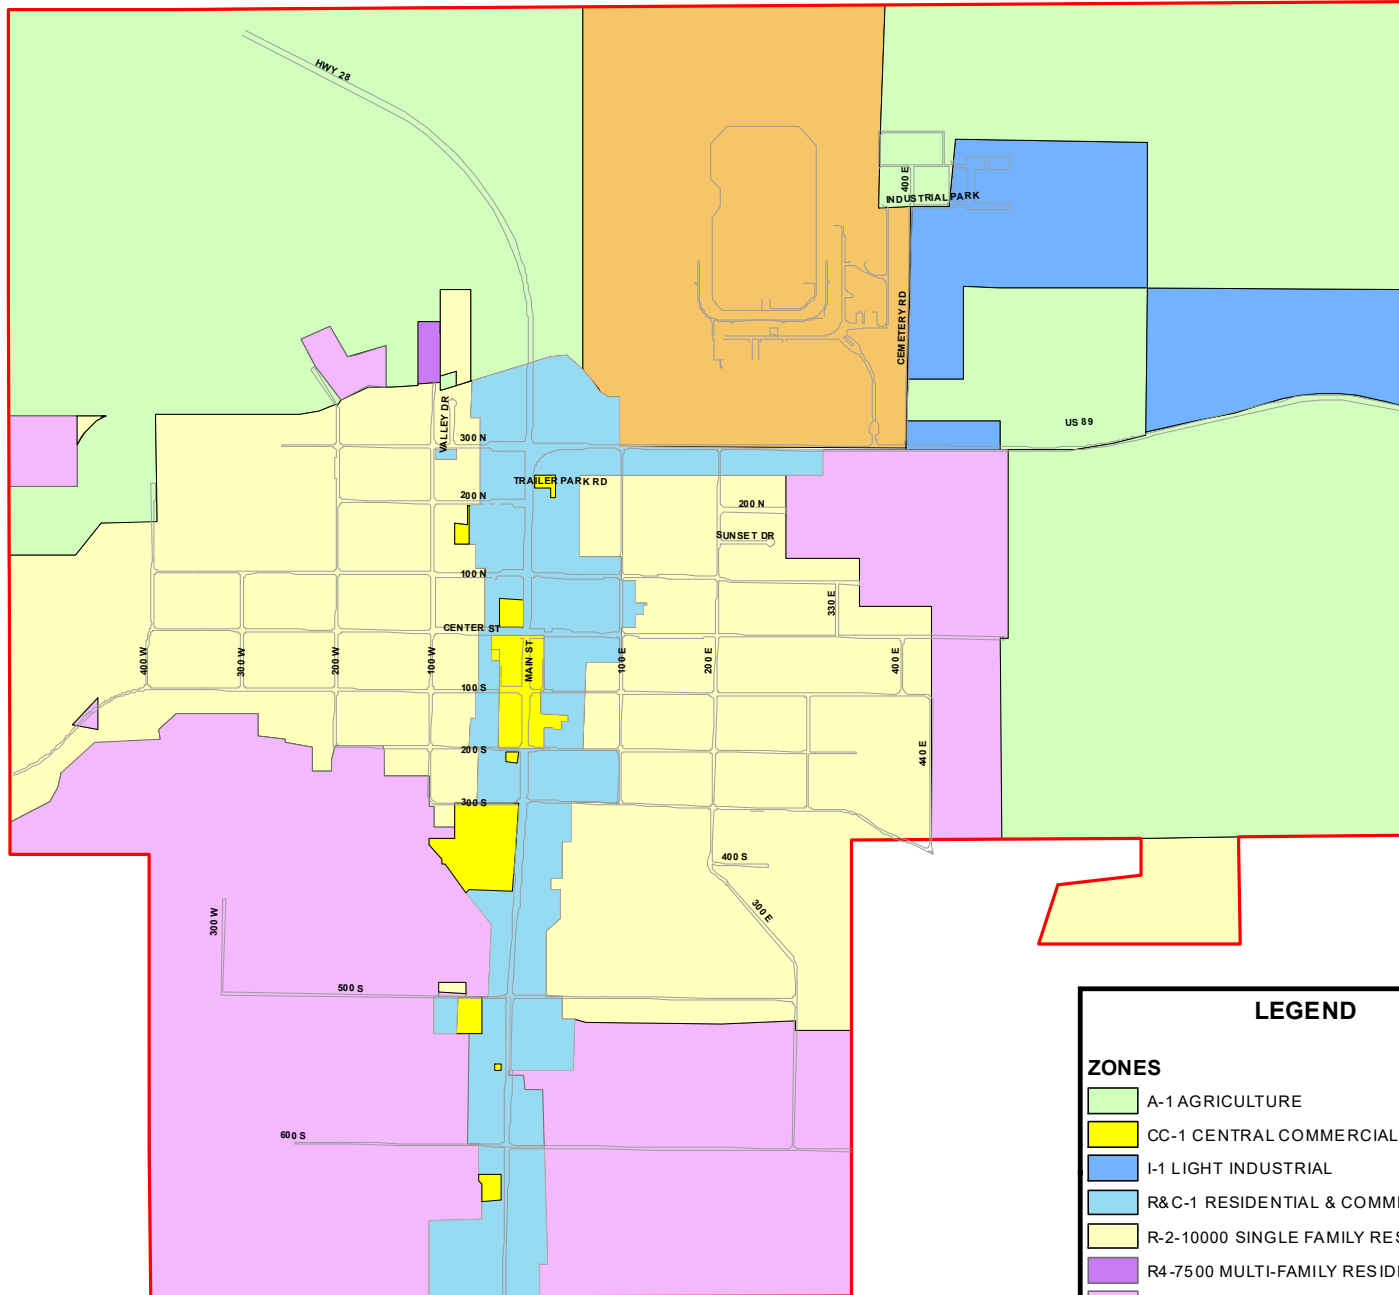

GUNNISON CITY ZONING MAP

LEGEND	
ZONES	
	A-1 AGRICULTURE
	CC-1 CENTRAL COMMERCIAL
	I-1 LIGHT INDUSTRIAL
	R&C-1 RESIDENTIAL & COMMERCIAL
	R-2-10000 SINGLE FAMILY RESIDENTIAL
	R4-7500 MULTI-FAMILY RESIDENTIAL
	RR-1 SINGLE FAMILY RESIDENTIAL ESTATES
	S-1 SPECIAL INSTITUTIONAL