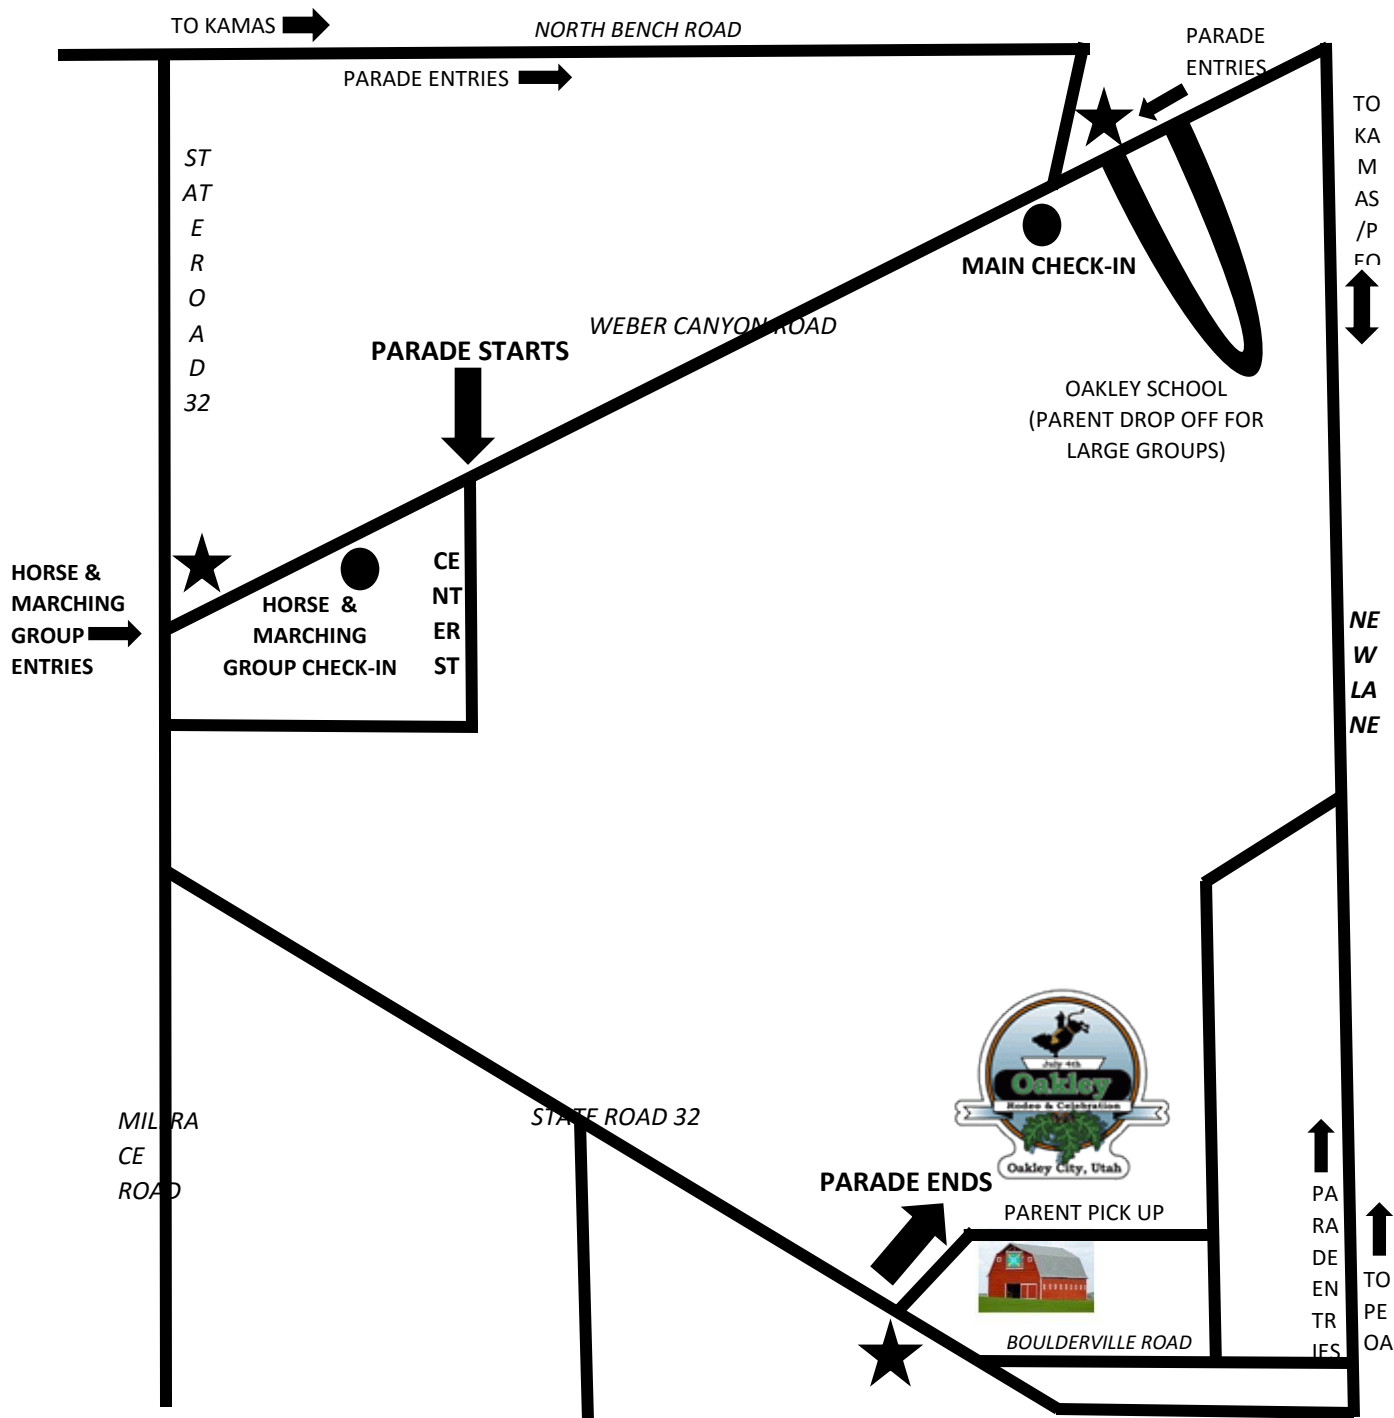

Oakley 4th of July parade map

MAP KEY:

-  -PARADE CHECK IN
-  -SHERIFF/PATROL
-  -DIRECTION

PARADE ENTRIES ENTER WEBER CANYON ROAD OFF NORTH BENCH ROAD OR NEW LANE. ALL HORSE & MARCHING GROUP ENTRIES ENTER WEBER CANYON ROAD OFF SR 32. PLAN AHEAD WITH YOUR GROUP FOR PICK UP AND DROP OFF! NON-PARADE VEHICLES WILL NOT BE ALLOWED ON WEBER CANYON ROAD!

WEBER CANYON ROAD WILL BE CLOSED TO THRU TRAFFIC AT 8:30AM. SR 32 WILL BE CLOSED TO ALL TRAFFIC AT 9:45AM. PARADE STARTS ON CENTER STREET AT 10AM. PARADE ENDS ON THE NORTH WEST (Main) ENTRANCE OF THE OAKLEY RODEO GROUNDS