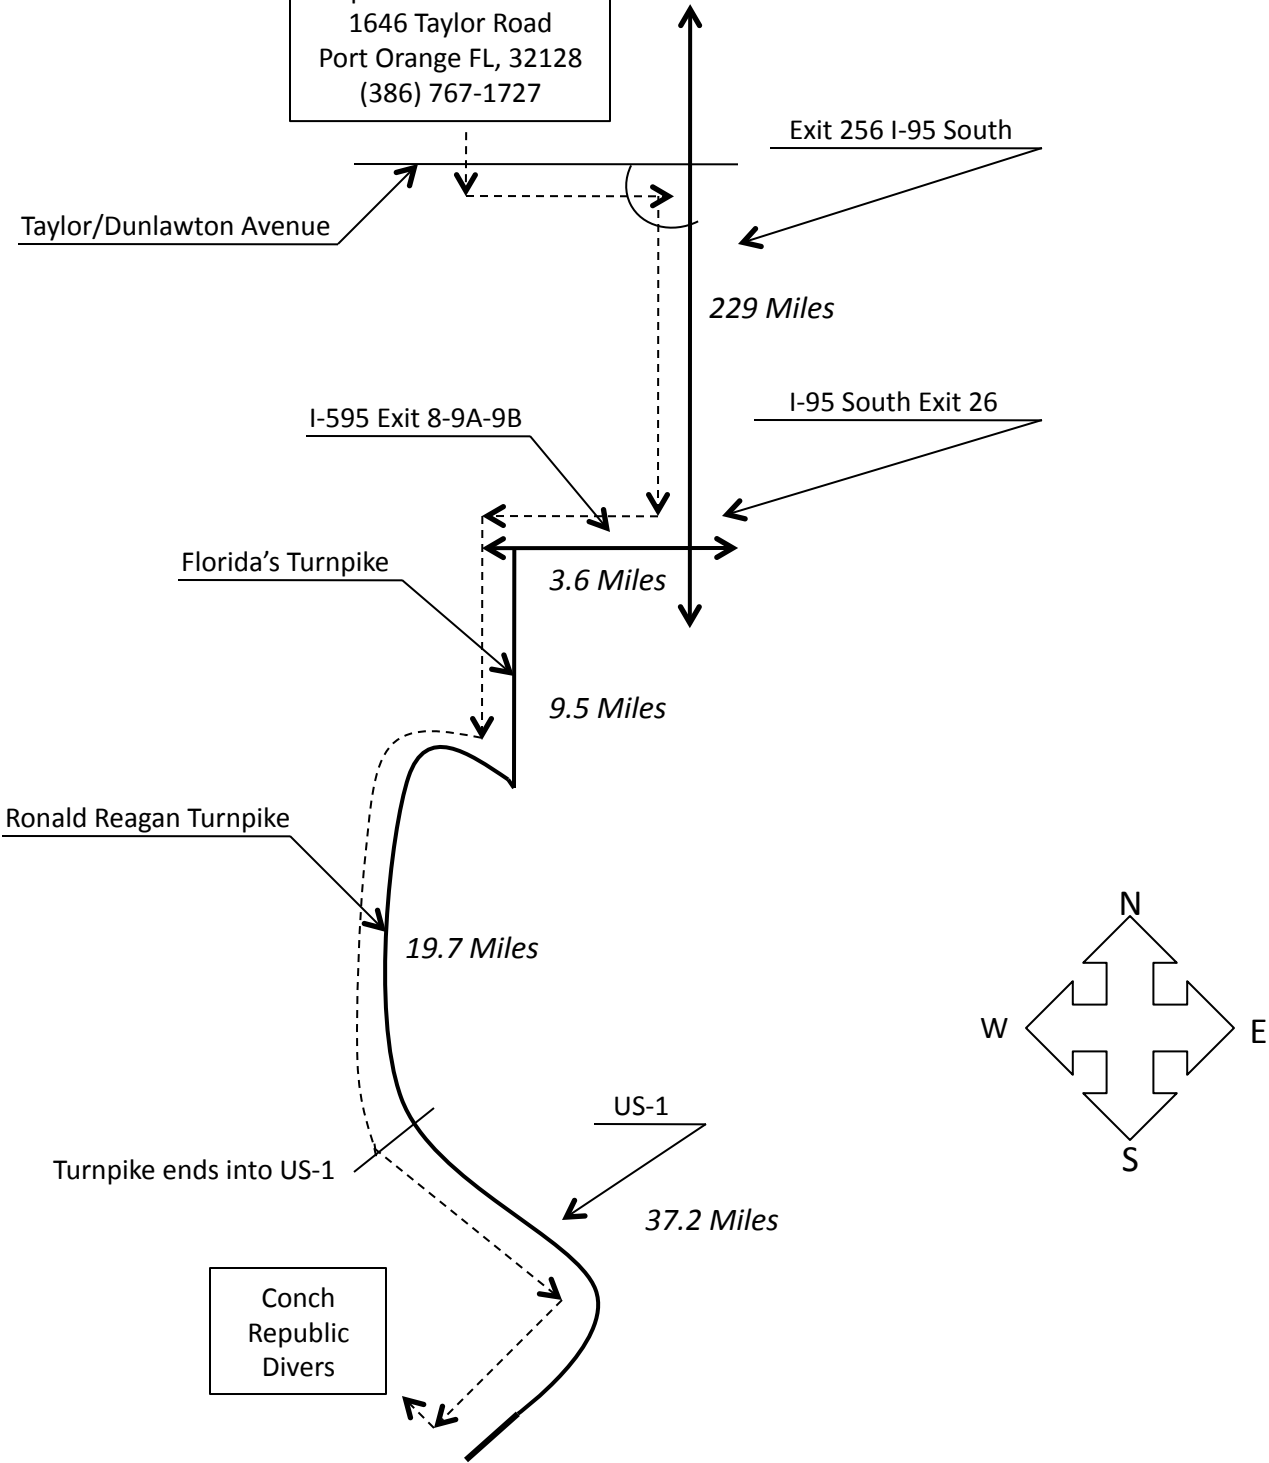

**Conch Republic Divers**  
90800 Overseas Highway,  
Tavernier, FL 33070  
(305) 852-1655  
Mile Marker 90.8

Spruce Creek Scuba  
1646 Taylor Road  
Port Orange FL, 32128  
(386) 767-1727

Conch Republic Divers