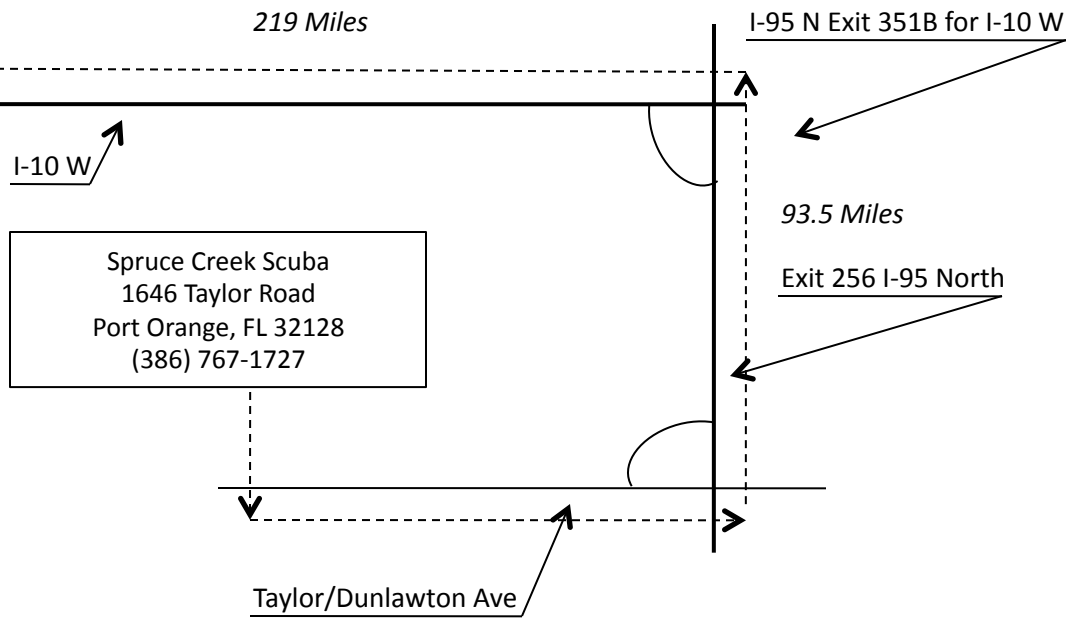

Cave Adventures Inc.
5211 Limestone Ln,
Marianna, FL 32446
(850) 482-6016

Cave
Adventures
Inc.

Spruce Creek Scuba
1646 Taylor Road
Port Orange, FL 32128
(386) 767-1727

Taylor/Dunlawton Ave