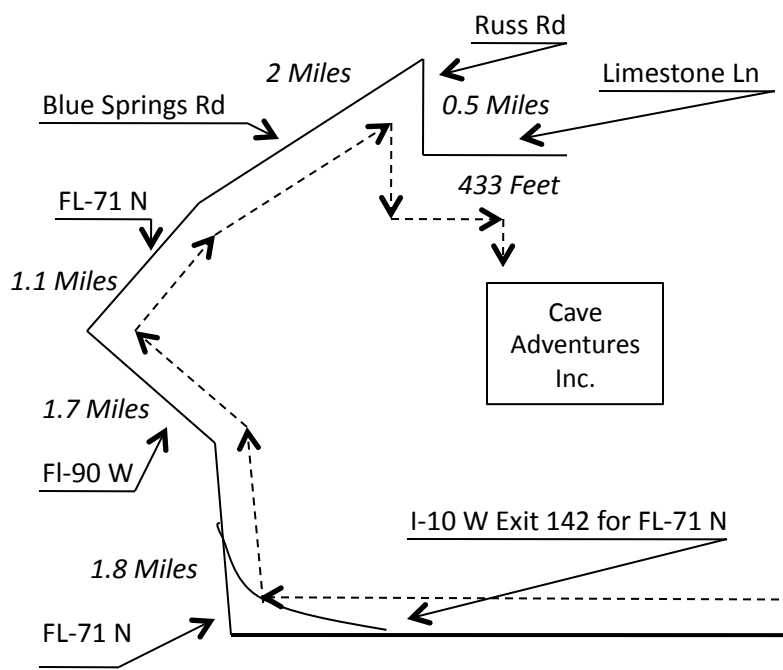

Cave Adventures Inc.
5211 Limestone Ln,
Marianna, FL 32446
(850) 482-6016

Cave
Adventures
Inc.

Spruce Creek Scuba
1646 Taylor Road
Port Orange, FL 32128
(386) 767-1727

Taylor/Dunlawton Ave