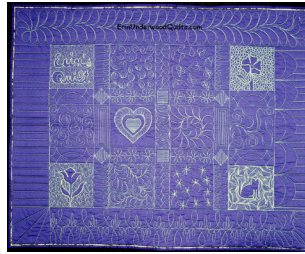

Free Motion Quilting

Saturday,
May 6th
$50
10am - 3:30