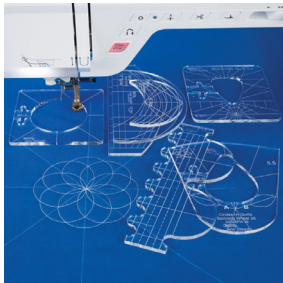

Quilting with Rulers

Saturday, July 15th
$50

Demo Days!

Saturday, July 29th
10:30 am Free!

How many ways to sew in a Zipper!
No registration required.

JANOME

JANOME Mother's Day Event

MAY 8 - MAY 16, 2023

0% FINANCING* **18 MONTHS**

ON PURCHASES OF $2,000 OR MORE MADE WITH YOUR SEWING & MORE CREDIT CARD

18 EQUAL MONTHLY PAYMENTS REQUIRED

*Based on single credit Janome America Product purchases exceeding $2,000.00 made with the Sewing and More Credit Card between 5/8/23 - 5/16/23. An interest will be charged on credit purchase and equal monthly payments are required upon initial promissory purchase amount divided equally by the number of months in the promissory credit term to be paid in full. The equal monthly payment will be considered the next highest amount due and may not be higher than the promissory payment amount. See the details of the purchase on the Sewing and More Credit Card. See the details of the promotional purchase. For new accounts purchase APR is 29.99%. Minimum interest charge is $3. Existing cardholders should see their credit card agreement for their applicable terms, subject to credit approval.

www.janome.com FIND YOUR DEALER NOW

JANOME
Reliability by Design

BERNINA

made to create

Accessory of the Month | MAY

25% OFF*

BERNINA Three-Sole Walking Foot with Seam Guide #50
Achieve even feeding of multiple layers of thick, stretchy or challenging fabrics.

REDEEM THIS AT YOUR LOCAL BERNINA STORE

BERNINA
made to create

Great Machine incentives this month!
Janome has free financing for Mother's Day!
Bernina's Three-Sole Walking Foot on sale!
HandiQuilter Bounceback equals more spending power!

HandiQuilter

BY QUILTERS FOR QUILTERS

HandiQuilter MAY 5 - MAY 26, 2023

BOUNCE BACK SHOPPING SPREE
Customer Appreciation Special

$250 $500 $750

Get an in-store shopping spree (up to $750 in store credit) with the purchase of a new HQ longarm machine or Pro-Stitcher System.

FREE CREDIT CARD

$250: Receive a $250 in-store credit towards the purchase of a new HQ longarm machine or Pro-Stitcher System.

$500: Receive a $500 in-store credit towards the purchase of a new HQ longarm machine or Pro-Stitcher System.

$750: Receive a $750 in-store credit towards the purchase of a new HQ longarm machine or Pro-Stitcher System.

FREE CREDIT CARD

ProStitcher Lite® ProStitcher®

ProStitcher applies to new machine purchases only placed on May 5, 2023, through May 16, 2023, only. Order must ship by May 31. Offer available at participating U.S. and Canada HandiQuilter retailers only. Store credit available in the retail location where original HQ longarm machine is purchased. Contact your local retailer for participation details. May not be combined with any other offers, discounts, or promotions.

HandiQuilter www.HandiQuilter.com • 1-877-MY-QUILT (697-6446) FIND US ONLINE