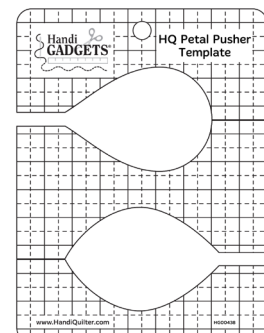

Members receive exclusive club rulers, mentorship, and a special gift for joining.

**Handi Quilter®**  
Designed by a Quilter, for Quilters.®

**HQ Hexie 3 Template**

July

**2 1/2" x 6 1/2" HQ Pillbox Template**

August

**HQ Petal Pusher Template**

September

**6" x 1/4" HQ Line Grid Ruler**

October

**HQ Star Flower Template**

November

**3" HQ Square Template**