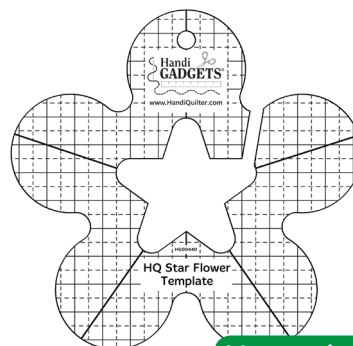

August

**HQ Petal Pusher Template**

September

**6" x 1/4" HQ Line Grid Ruler**

October

**HQ Star Flower Template**

November

**3" HQ Square Template**