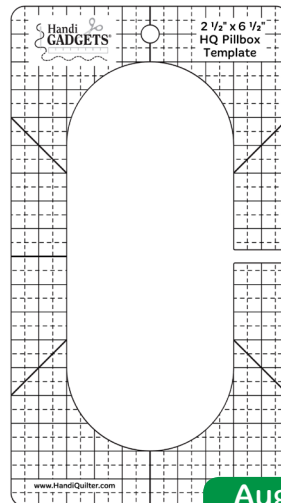

Members receive exclusive club rulers, mentorship, and a special gift for joining.

**Handi Quilter®**  
Designed by a Quilter, for Quilters.®

**HQ Hexie 3 Template**

July

**2 1/2" x 6 1/2" HQ Pillbox Template**

August

**HQ Petal Pusher Template**

September

**6" x 1/4" HQ Line Grid Ruler**

October

**HQ Star Flower Template**

November

**3" HQ Square Template**