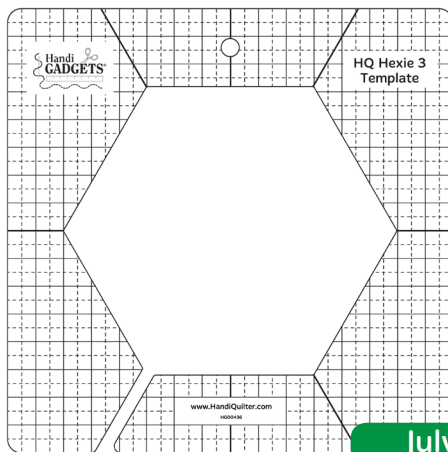

Members receive exclusive club rulers, mentorship, and a special gift for joining.

**Handi Quilter®**  
Designed by a Quilter, for Quilters.®

**HQ Hexie 3 Template**

July

**2 1/2" x 6 1/2" HQ Pillbox Template**

August

**HQ Petal Pusher Template**

September

**6" x 1/4" HQ Line Grid Ruler**

October

**HQ Star Flower Template**

November

**3" HQ Square Template**