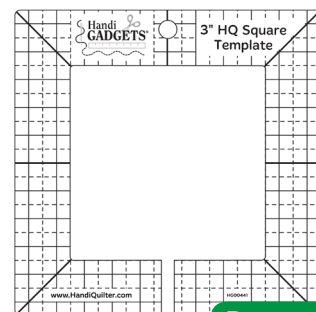

August

**HQ Petal Pusher Template**

September

**6" x 1/4" HQ Line Grid Ruler**

October

**HQ Star Flower Template**

November

**3" HQ Square Template**