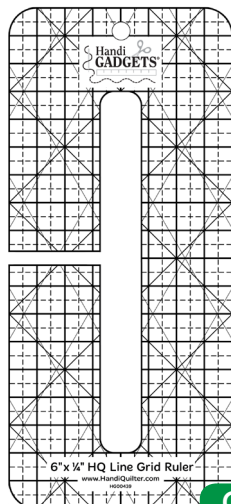

Members receive exclusive club rulers, mentorship, and a special gift for joining.

**Handi Quilter®**  
Designed by a Quilter, for Quilters.®

**HQ Hexie 3 Template**

July

**2 1/2" x 6 1/2" HQ Pillbox Template**

August

**HQ Petal Pusher Template**

September

**6" x 1/4" HQ Line Grid Ruler**

October

**HQ Star Flower Template**

November

**3" HQ Square Template**