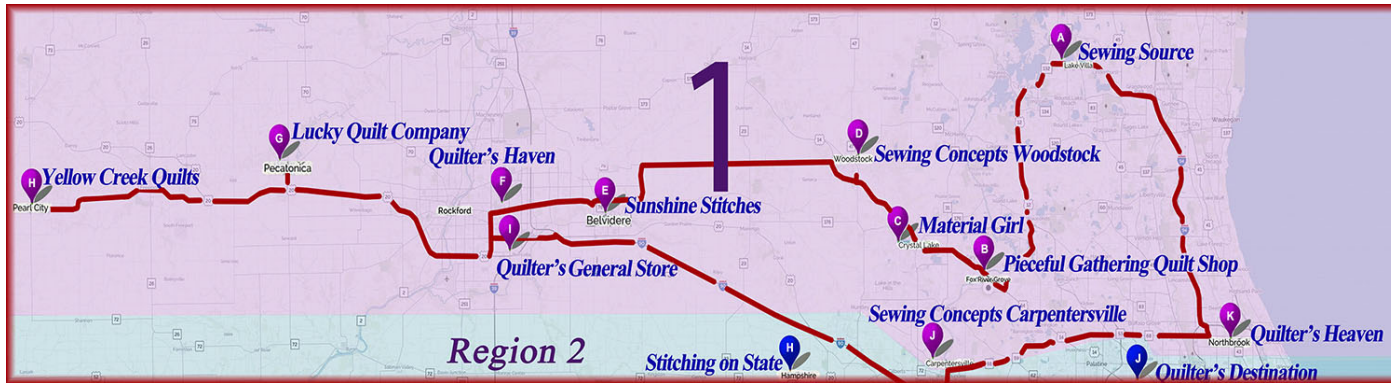

Northern Illinois Shop Hop Region 1 Shops

Region 1 Passport

A - Sewing Source	F - Quilter's Haven
B - Pieceful Gathering	G - Lucky Quilt Company
C - Material Girl	H- Yellow Creek Quilt Designs
D - Sewing Concepts Woodstock	I - Quilter's General Store
E - Sunshine Stitches	J -Sewing Concepts Carpentersville

K - Quilter's Heaven

A - Sewing Source, Inc. *
 122 E. Grand Ave., Lake Villa, IL 60046
 847-356-5100 www.sewingsource.com
 Hours: Mon-Fri 10-4:30, Sat 10-3

B - Pieceful Gathering Quilt Shop *
 106 Northwest Hwy, Fox River Grove, IL 60021
 847-516-7911 www.piecefulgathering.com Hours:
 Tues & Wed 10-9, Thurs & Fri 10-5, Sat 10-4

The Quilter's Trunk
Chicago
www.thequilterstrunk.com

Quilters Quest
Woodridge
www.quiltersquest.com

Visit the Northern Illinois Quilt Fest Website for a full list of participating Shops with Maps, quilting events, shows and other fun quilty stuff to do!
www.northernillinoisquiltfest.com

Three Month Quilt Shop Hop Region 1 Passport

**June - August 2018
33 Great Shops!**

**GRAND PRIZE
Quilting Cruise**
for you and a friend!

PLUS - \$700 toward travel & expenses!
Restrictions Apply - please visit our website for full details