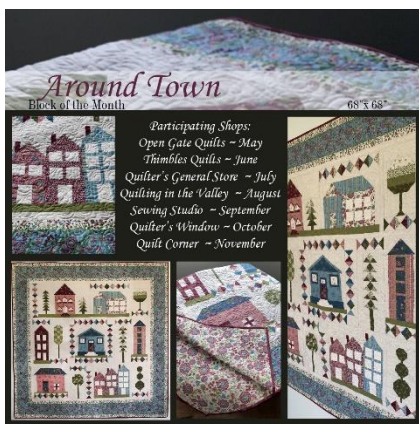

AROUND TOWN BOM from OPEN GATE QUILTS!

There is still time to join this fun project offered as an online sale. Join now and receive your "back" months and all future ones!