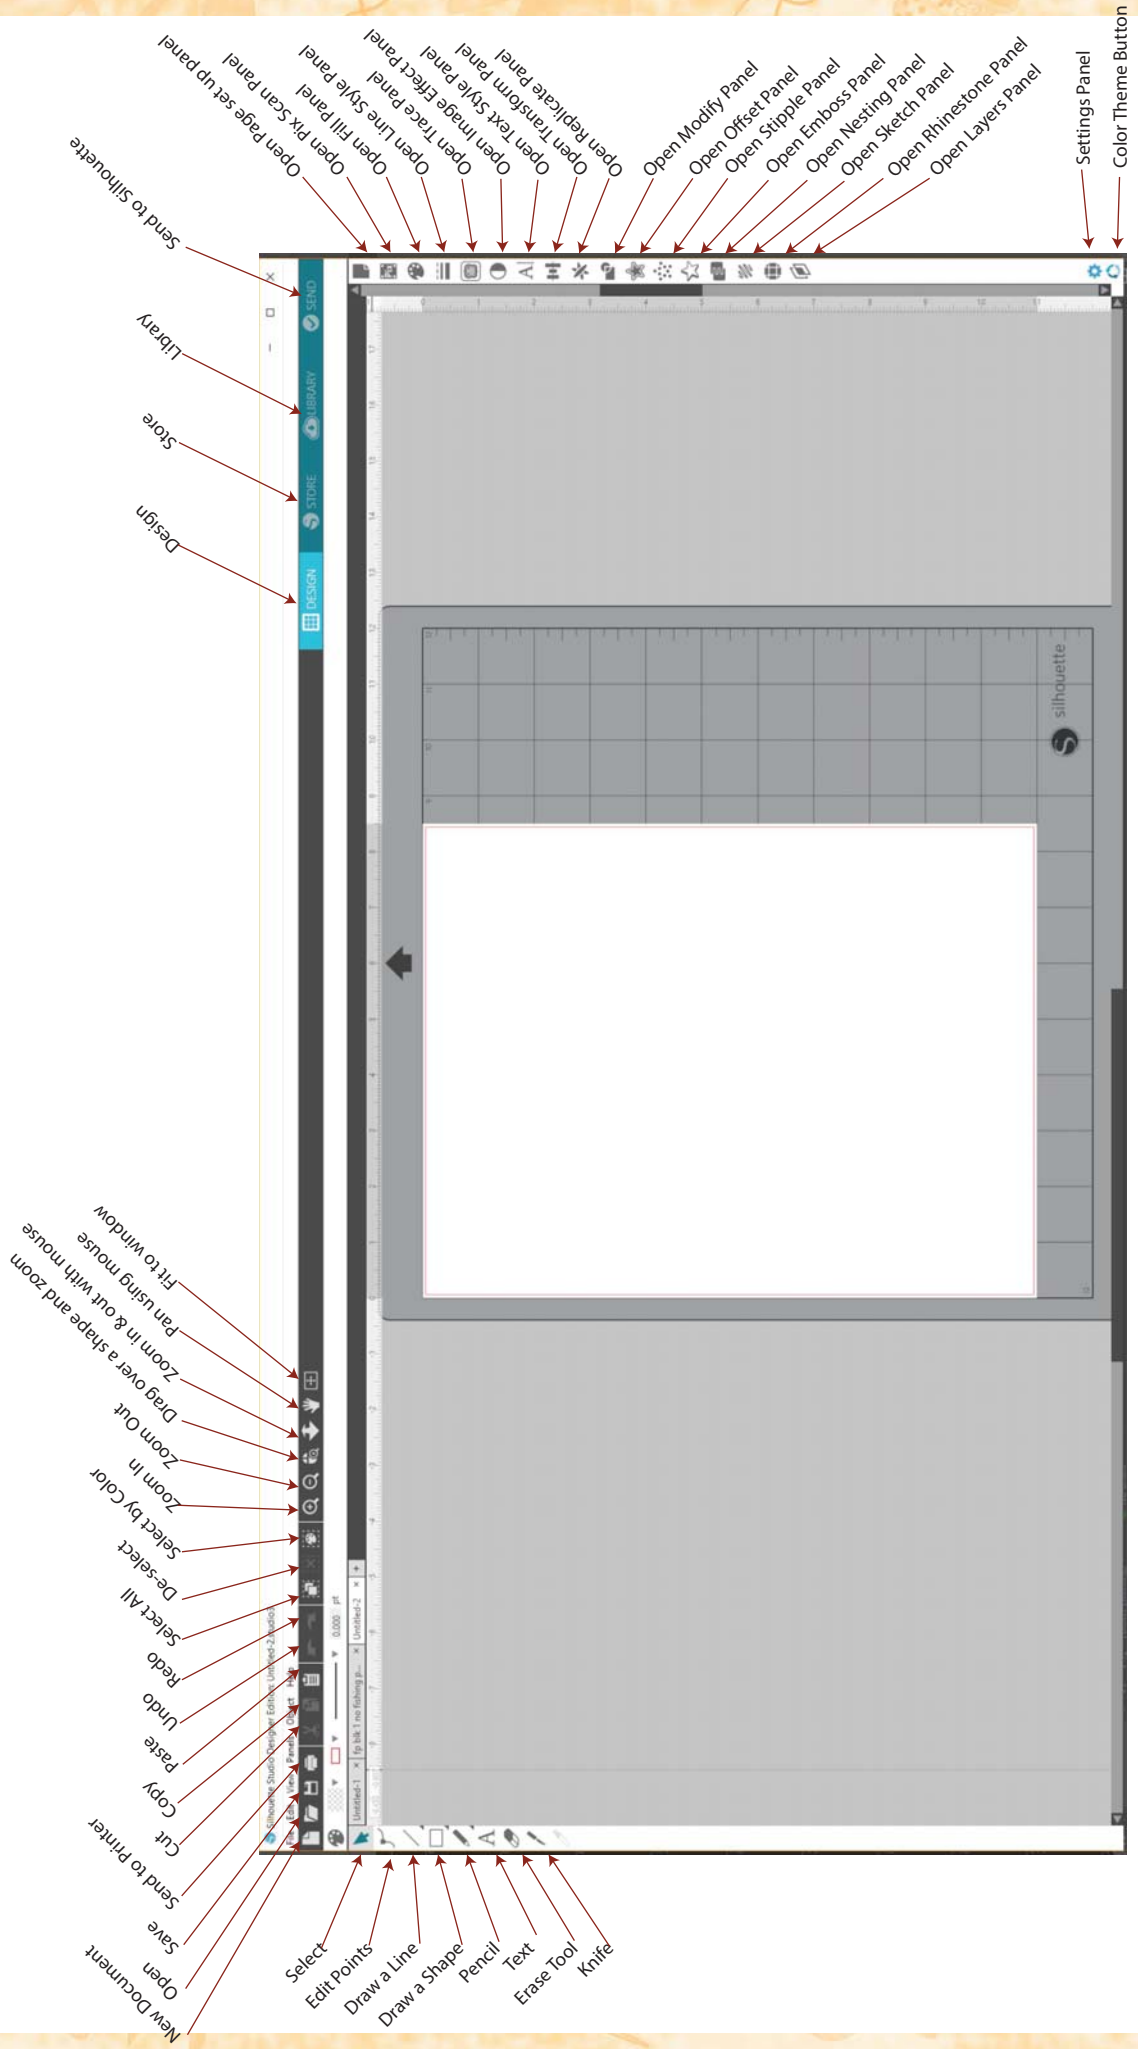

Silhouette Cameo Button Map for latest Software Update June 2017

Pearl P. Pereira

- New Document
- Open
- Save
- Send to Printer
- Cut
- Copy
- Paste
- Undo
- Redo
- Select All
- De-select
- Select by Color
- Zoom In
- Zoom Out
- Drag over a shape and zoom
- Zoom In & out with mouse
- Pan using mouse
- Fit to window

- Select
- Edit Points
- Draw a Line
- Draw a Shape
- Pencil
- Text
- Erase Tool
- Knife

- Send to Silhouette
- Open Page set up panel
- Open Pix-Scan panel
- Open Fill panel
- Open Line Style panel
- Open Trace panel
- Open Image Effect panel
- Open Text Style panel
- Open Transform panel
- Open Replicate panel
- Open Modify panel
- Open Offset panel
- Open Stipple panel
- Open Emboss panel
- Open Nesting panel
- Open Sketch panel
- Open Rhinestone panel
- Open Layers panel
- Settings Panel
- Color Theme Button