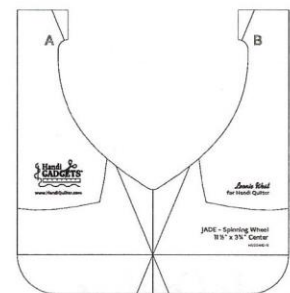

Members receive exclusive club rulers, mentorship, and a special gift for joining.

Handi Quilter®
Designed by a Quilter, for Quilters.®

January

JADE - 5½" Spin-e-fex

February

JADE - Wreath*

March

JADE - 12" Spinning Wave

April

JADE - Spinning Wheel (with 6" Center)*

May

JADE - Border

June

JADE - Spinning Wheel 2 (with 3¾" Center)*

* Anchor pin included