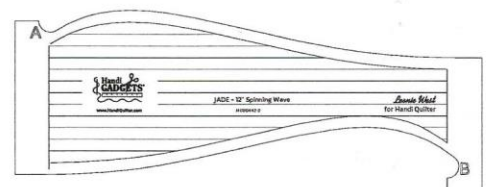

Members receive exclusive club rulers, mentorship, and a special gift for joining.

Handi Quilter®
Designed by a Quilter, for Quilters.®

January

JADE - 5½" Spin-e-fex

February

JADE - Wreath*

March

JADE - 12" Spinning Wave