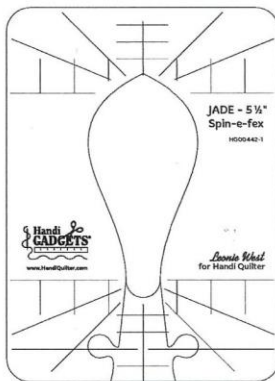

Members receive exclusive club rulers, mentorship, and a special gift for joining.

Handi Quilter®
Designed by a Quilter, for Quilters.®

January

JADE - 5½" Spin-e-fex

February

JADE - Wreath*

March

JADE - 12" Spinning Wave