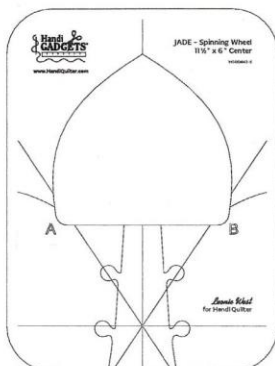

Members receive exclusive club rulers, mentorship, and a special gift for joining.

Handi Quilter®
Designed by a Quilter, for Quilters.®

January

JADE - 5½" Spin-e-fex

February

JADE - Wreath*

March

JADE - 12" Spinning Wave

April

JADE - Spinning Wheel (with 6" Center)*

May

JADE - Border

June

JADE - Spinning Wheel 2 (with 3¾" Center)*

* Anchor pin included