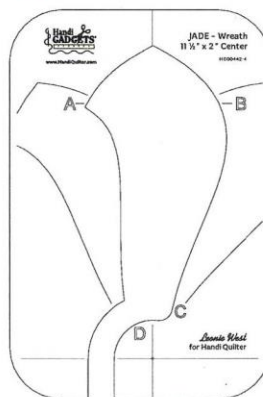

Members receive exclusive club rulers, mentorship, and a special gift for joining.

Handi Quilter®
Designed by a Quilter, for Quilters.®

January

JADE - 5½" Spin-e-fex

February

JADE - Wreath*

March

JADE - 12" Spinning Wave

April

JADE - Spinning Wheel (with 6" Center)*

May

JADE - Border

June

JADE - Spinning Wheel 2 (with 3¾" Center)*

* Anchor pin included