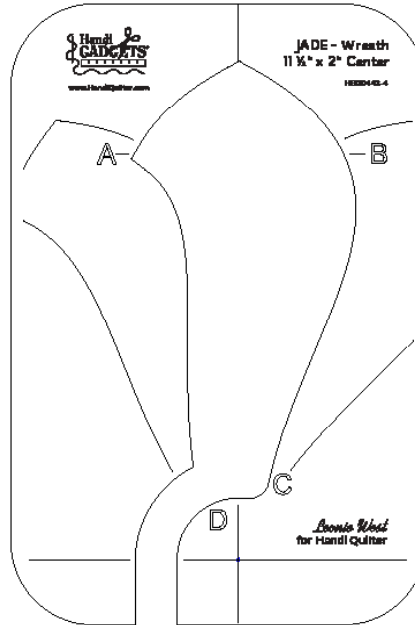

JADE - Wreath 11½" x 2" Center

DESIGN IDEAS

RULER AND DESIGNS NOT TO SCALE

JADE - The shape of the Jade Template Range comes from the leaves of the Jade plant. All Templates in the Jade Series work well together and compliment each other.

Watch the video tutorial at HandiQuilter.com/ruler-of-the-month/

©2019 Handi Quilter • www.HandiQuilter.com • 1-877-MY-QUILT

Bonnie West
for Handi Quilter

Watch the video tutorial at HandiQuilter.com/ruler-of-the-month/