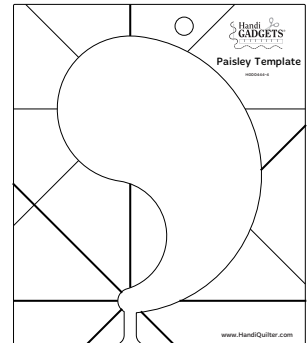

SEPTEMBER

Flower Power Template
4.5" x 4.5"

OCTOBER

Flip Side Template
10" x 4.95"

NOVEMBER

Paisley Template
6" x 7"

DECEMBER

Catchin' Rays Ruler
4.25" x 7.5"

JANUARY

Feelin' Groovy Ruler
5.5" x 6"

FEBRUARY

Peace Out Ruler
3.5" x 5.25"