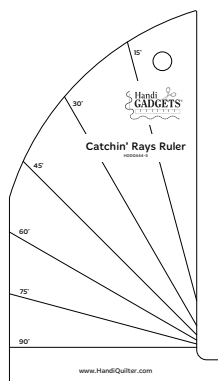

SEPTEMBER

Flower Power Template
4.5" x 4.5"

OCTOBER

Flip Side Template
10" x 4.95"

NOVEMBER

Paisley Template
6" x 7"

DECEMBER

Catchin' Rays Ruler
4.25" x 7.5"

JANUARY

Feelin' Groovy Ruler
5.5" x 6"

FEBRUARY

Peace Out Ruler
3.5" x 5.25"