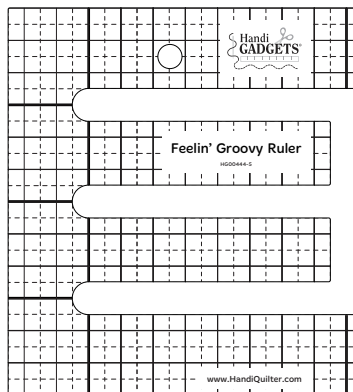

SEPTEMBER

Flower Power Template
4.5" x 4.5"

OCTOBER

Flip Side Template
10" x 4.95"

NOVEMBER

Paisley Template
6" x 7"

DECEMBER

Catchin' Rays Ruler
4.25" x 7.5"

JANUARY

Feelin' Groovy Ruler
5.5" x 6"

FEBRUARY

Peace Out Ruler
3.5" x 5.25"