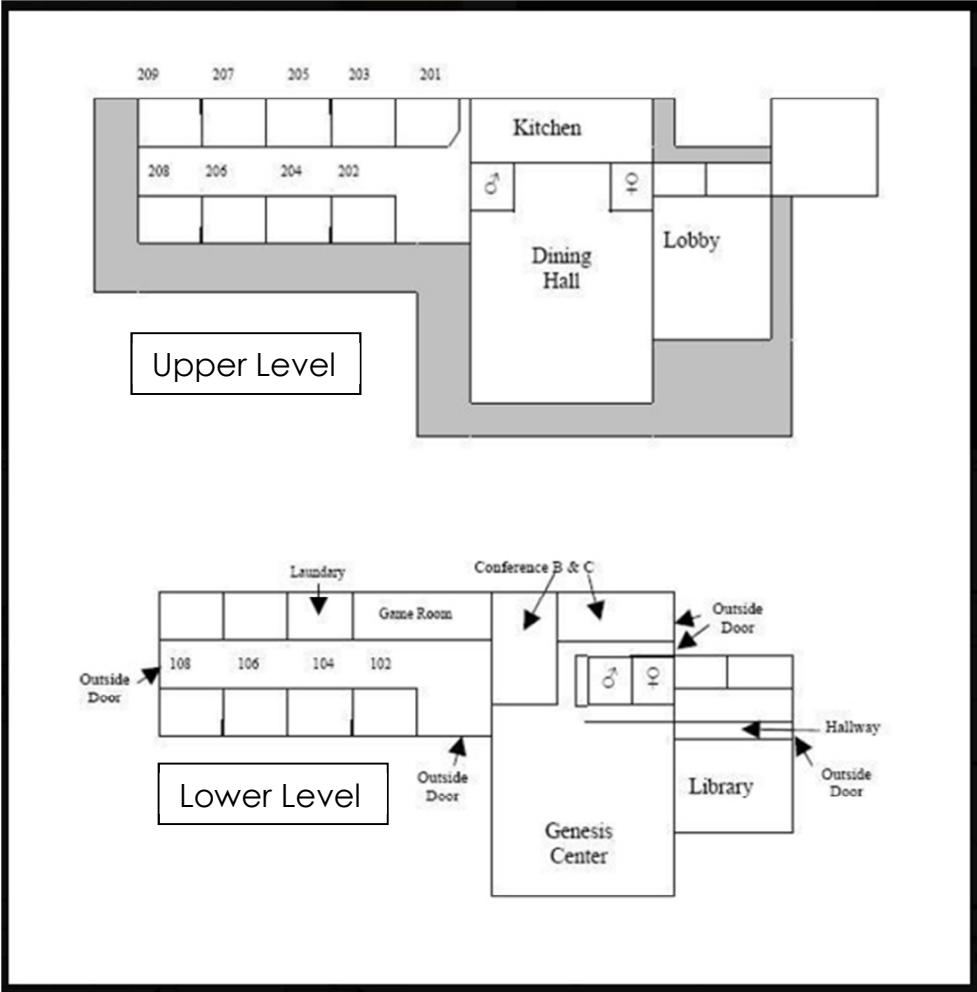

Spruce Lodge Layout

Quilt Gallery Retreaters have use of both floors with the Genesis Center as our work area. We have tables, ironing boards, several irons ready for use by all attendees. There is an elevator for those who have difficulty with stairs.