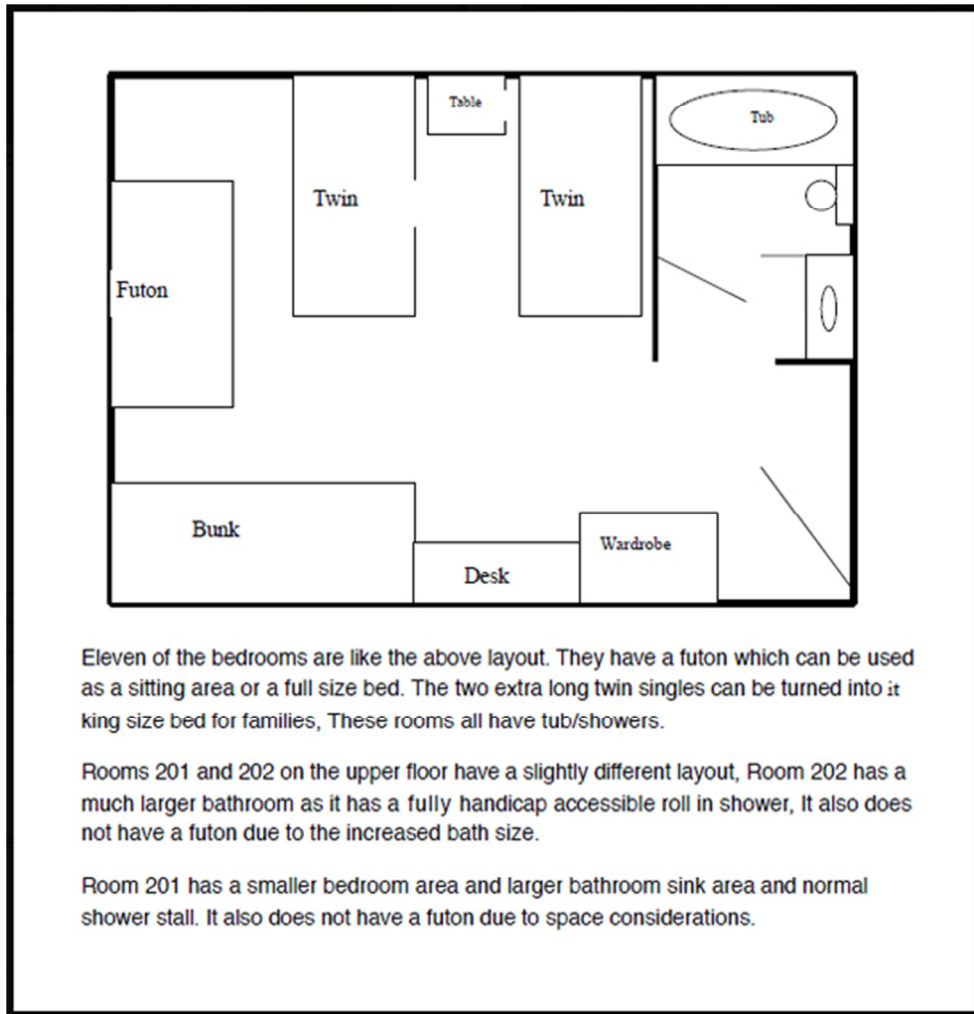

Here is the layout of one of the majority of room available at Spruce Lodge. We will arrange to have a maximum of four to a room unless otherwise requested. If you desire a room to yourself, please call for special pricing.

Eleven of the bedrooms are like the above layout. They have a futon which can be used as a sitting area or a full size bed. The two extra long twin singles can be turned into a king size bed for families, These rooms all have tub/showers.

Rooms 201 and 202 on the upper floor have a slightly different layout, Room 202 has a much larger bathroom as it has a fully handicap accessible roll in shower, It also does not have a futon due to the increased bath size.

Room 201 has a smaller bedroom area and larger bathroom sink area and normal shower stall. It also does not have a futon due to space considerations.